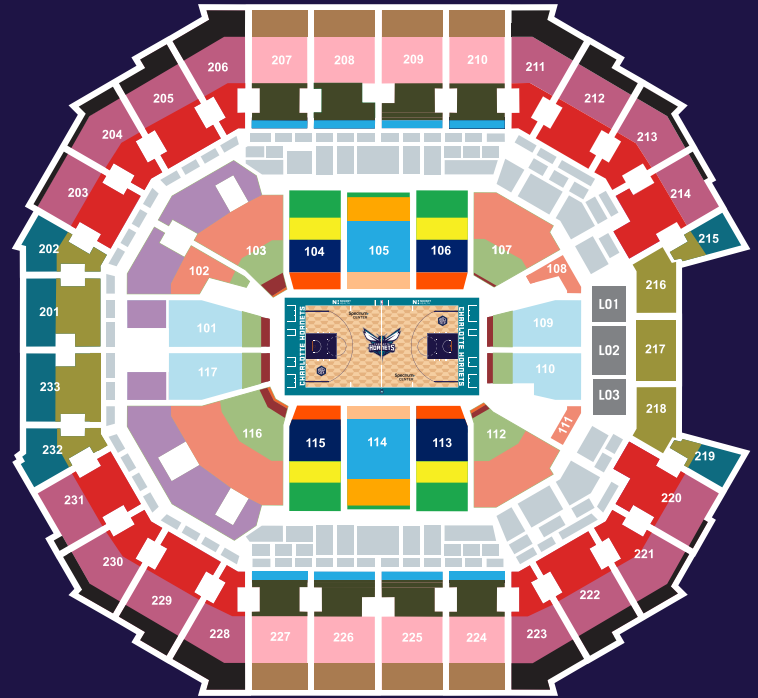

2019-20 GROUP PRICING

Calling all group pilots! Take flight with your company, organization, team, friends and family to Spectrum Center this season to receive exclusive benefits and discounts.

GROUPS OF 15 OR MORE RECEIVE:

- Discounted prices with no per ticket fees
- Group recognition on scoreboard
- Exclusive group fan experiences
- Block seating and locations
- Dedicated account executive

Simply select the game and price point that works for everyone and we'll help make your outing one to remember!

SECTION	DESCRIPTION	GRAY	LIGHT BLUE	TEAL	BLACK	PURPLE
CLUB SEATS						
	Low Club Center	Dynamic	Dynamic	Dynamic	Dynamic	Dynamic
	Low Club Outside	Dynamic	Dynamic	Dynamic	Dynamic	Dynamic
	Mid Club Center	Dynamic	Dynamic	Dynamic	Dynamic	Dynamic
	Mid Club Outside	Dynamic	Dynamic	Dynamic	Dynamic	Dynamic
	High Club	Dynamic	Dynamic	Dynamic	Dynamic	Dynamic
100-LEVEL						
	Curve Baseline Low	$90	$96	Dynamic	Dynamic	Dynamic
	Curve Mid	$70	$78	Dynamic	Dynamic	Dynamic
	Baseline Mid	$65	$72	Dynamic	Dynamic	Dynamic
	Curve Baseline High	$52	$56	$72	Dynamic	Dynamic
200-LEVEL						
	Sideline Low	$35	$41	$49	Dynamic	Dynamic
	Curve Low	$32	$36	$43	$59	Dynamic
	Baseline Low	$27	$29	$37	$49	Dynamic
	Sideline Mid	$26	$29	$37	$47	Dynamic
	Curve Mid	$13	$23	$26	$39	Dynamic
	Baseline High	$13	$17	$21	$39	Dynamic
	Sideline High	$14	$16	$19	$42	Dynamic
	Curve High	$11	$16	$19	$35	Dynamic

CALL 704.688.9047 OR EMAIL GROUPS@HORNETS.COM FOR MORE INFORMATION

Pricing for purple games is dynamic, subject to change and available upon request. Special seating locations will be reserved exclusively for groups! Group pricing and game tiers are subject to change. NC state taxes are not included in ticket price shown here.