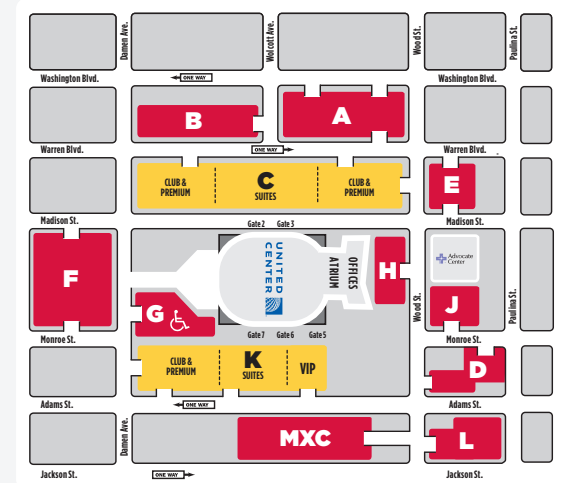

1901 W. Madison Street | Chicago, IL 60612 | (312) 455-4000 | (312) 455-4191 fax | Bulls.com | Unitedcenter.com

100 Level: Rows A-M, 1-19 200 Level: Rows 1-8 300 Level: Rows 1-17

GENERAL INFORMATION

- **United Center gates** open 90 minutes prior to game time. **Guest Relations booths** are located at Gates 2 and 6 or near sections 220 and 325. **First aid stations** are near sections 115 and 327. **ATMs** are near sections 117, 221, 327 and inside the Box Office lobby.
- The **MADHOUSE TEAM STORE** is located in the East Atrium. **THE BULL MARKET** (team store) is located near section 117.
- The **Stadium Club** is located near section 225 (200 Level tickets required). **The Ketel One Club** is located near section 118 (membership is required). **Crown Royal Whisky Bar** is located near section 118. **Woodgrain Neapolitan Pizzeria** is located near section 120. **Bar One** and **Gibson's** are located near section 103. **Goose Island Pub** is located near section 109. **Ironworks** is located near section 309.

2017-18 TICKET PRICES

Seat Location	Season Tickets	Single Tickets	Preferred Games	Prime Games	Premier Games
100 Level	\$260	\$265	\$270	\$275	\$320
100 Level	\$225	\$230	\$235	\$240	\$285
100 Level	\$195	\$200	\$210	\$220	\$260
100 Level	\$155	\$160	\$165	\$175	\$240
100 Level	\$145	\$150	\$155	\$165	\$225
100 Level	\$130	\$130	\$135	\$140	\$200
200 Level	\$150*	\$160	\$170	\$180	\$225
200 Level	\$130*	\$135	\$145	\$155	\$200
200 Level	\$100*	\$100	\$100	\$105	\$150
200 Level	\$95*	\$95	\$100	\$105	\$150
300 Level	\$80	\$85	\$90	\$100	\$125
300 Level	\$70	\$70	\$80	\$90	\$100
300 Level	\$65	\$60	\$66	\$70	\$95
300 Level	\$45	\$46	\$50	\$56	\$80
300 Level	\$42	\$46	\$50	\$56	\$80

*Plus \$1,000 per seat premium for season tickets. All single game ticket prices are subject to change.

PARKING MAP

Lot B: Bus Parking Lot G: ADA Parking Club & Suites Public