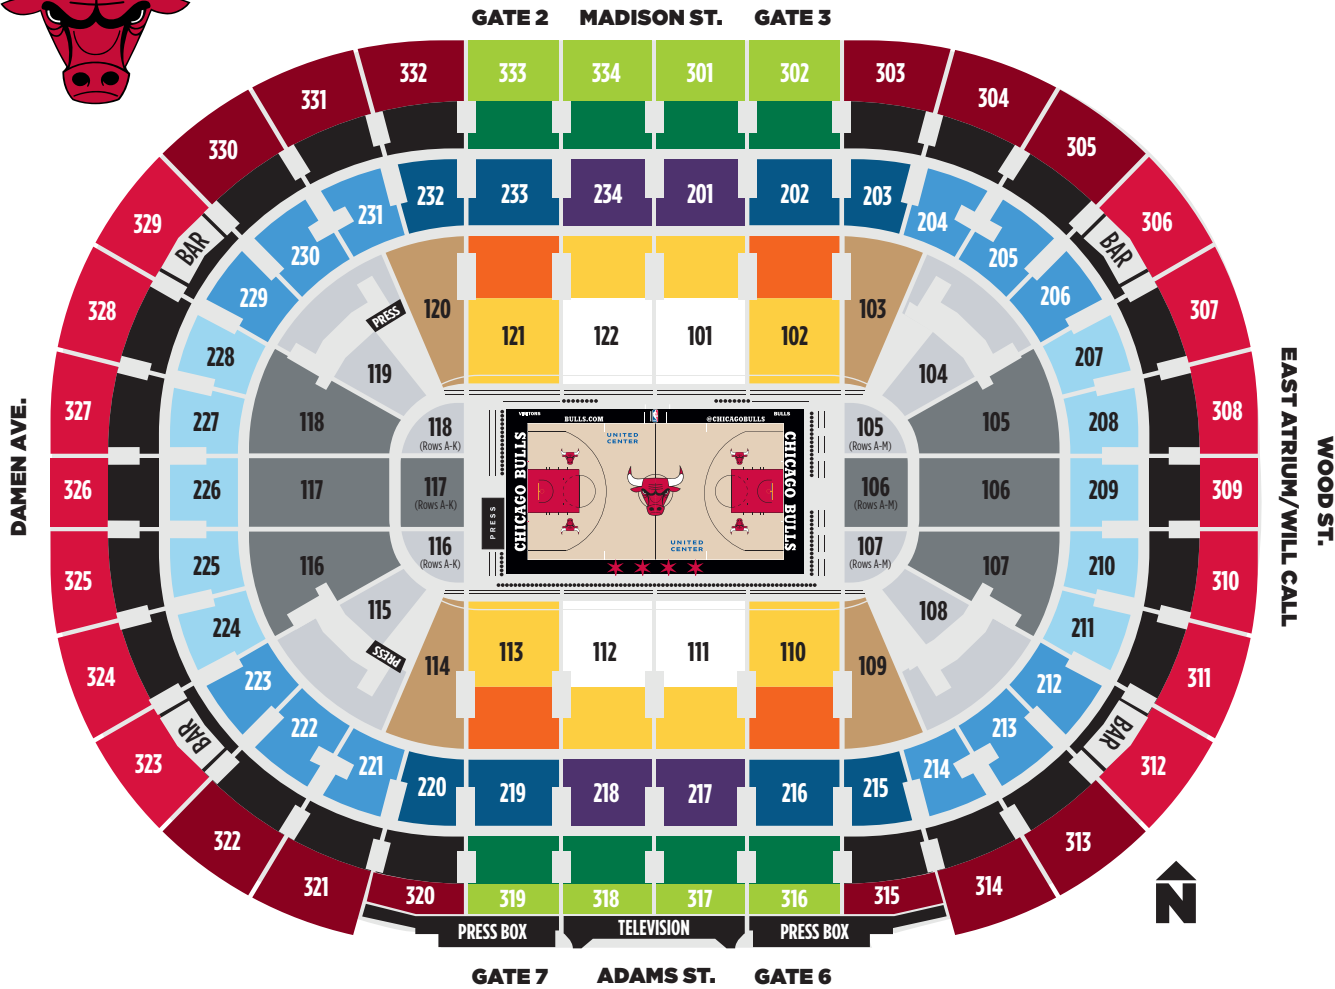

1901 W. Madison Street | Chicago, IL 60612 | (312) 455-4000 | (312) 455-4191 fax | Bulls.com | Unitedcenter.com

100 Level: Rows A-M, 1-19 200 Level: Rows 1-8 300 Level: Rows 1-17

GENERAL INFORMATION

- **United Center gates** open 90 minutes prior to game time. **Guest Relations booths** are located at Gates 2 and 6 or near sections 220 and 325. **First aid stations** are near sections 115 and 327. **ATMs** are near sections 117, 221, 327 and inside the Box Office lobby.
- The **MADHOUSE TEAM STORE** is located in the East Atrium. **THE BULL MARKET** (team store) is located near section 117.
- The **Stadium Club** is located near section 225 (200 Level tickets required). **The Ketel One Club** is located near section 118 (membership is required). **Crown Royal Whisky Bar** is located near section 118. **Woodgrain Neapolitan Pizzeria** is located near section 120. **Bar One** and **Gibson's** are located near section 103. **Goose Island Pub** is located near section 109. **Ironworks** is located near section 309.

2017-18 TICKET PRICES

Seat Location	Season Tickets	Single Tickets	Preferred Games	Prime Games	Premier Games
100 Level	\$260	\$265	\$270	\$275	\$320
100 Level	\$225	\$230	\$235	\$240	\$285
100 Level	\$195	\$200	\$210	\$220	\$260
100 Level	\$155	\$160	\$165	\$175	\$240
100 Level	\$145	\$150	\$155	\$165	\$225
100 Level	\$130	\$130	\$135	\$140	\$200
200 Level	\$150*	\$160	\$170	\$180	\$225
200 Level	\$130*	\$135	\$145	\$155	\$200
200 Level	\$100*	\$100	\$100	\$105	\$150
200 Level	\$95*	\$95	\$100	\$105	\$150
300 Level	\$80	\$85	\$90	\$100	\$125
300 Level	\$70	\$70	\$80	\$90	\$100
300 Level	\$65	\$60	\$66	\$70	\$95
300 Level	\$45	\$46	\$50	\$56	\$80
300 Level	\$42	\$46	\$50	\$56	\$80

*Plus \$1,000 per seat premium for season tickets. All single game ticket prices are subject to change.

PARKING MAP

Lot B: Bus Parking Lot G: ADA Parking Club & Suites Public