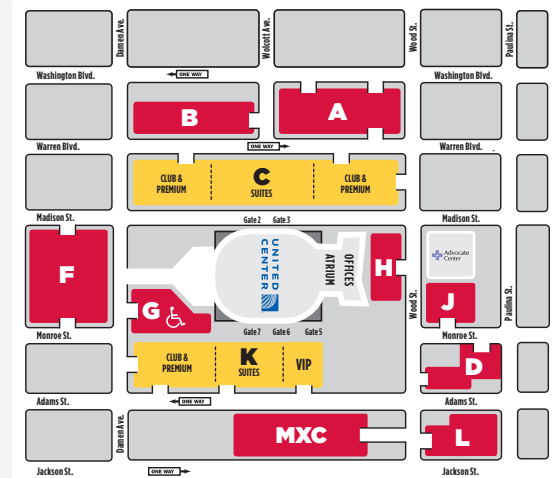

1901 W. Madison Street | Chicago, IL 60612 | (312) 455-4000 | (312) 455-4191 fax | Bulls.com | Unitedcenter.com

100 Level: Rows A-M, 1-19  
 200 Level: Rows 1-8  
 300 Level: Rows 1-17

Courtside and Main Floor season tickets are also available. For pricing call (312) 455-4000 and ask for a Ticket Executive.

### GENERAL INFORMATION

- United Center gates open 90 minutes prior to game time. Guest Relations booths are located at Gates 2 and 6 or near sections 220 and 325. Guests can access Culture City sensory bags at any Guest Relations Booth. First aid stations are near sections 115 and 327. ATMs are near sections 117, 221, 327 and inside the East Atrium Box Office lobby.
- The MADHOUSE TEAM STORE is located in the East Atrium. THE BULL MARKET (team store) is located near section 117.
- The Stadium Club is located near section 225 (200 Level tickets required). The Ketel One Club is located near section 118 (membership is required). Crown Royal Whisky Bar is located near section 118. Giordano's is located near section 120. Bar One and Gibson's are located near section 103. Goose Island Pub is located near section 109. Ironworks is located near section 309. Queenie's is located in the East Atrium (enter through Gate 4).

### PARKING MAP

Lot B: Bus Parking  
 Lot G: ADA Parking  
 Club & Suites  
 Public