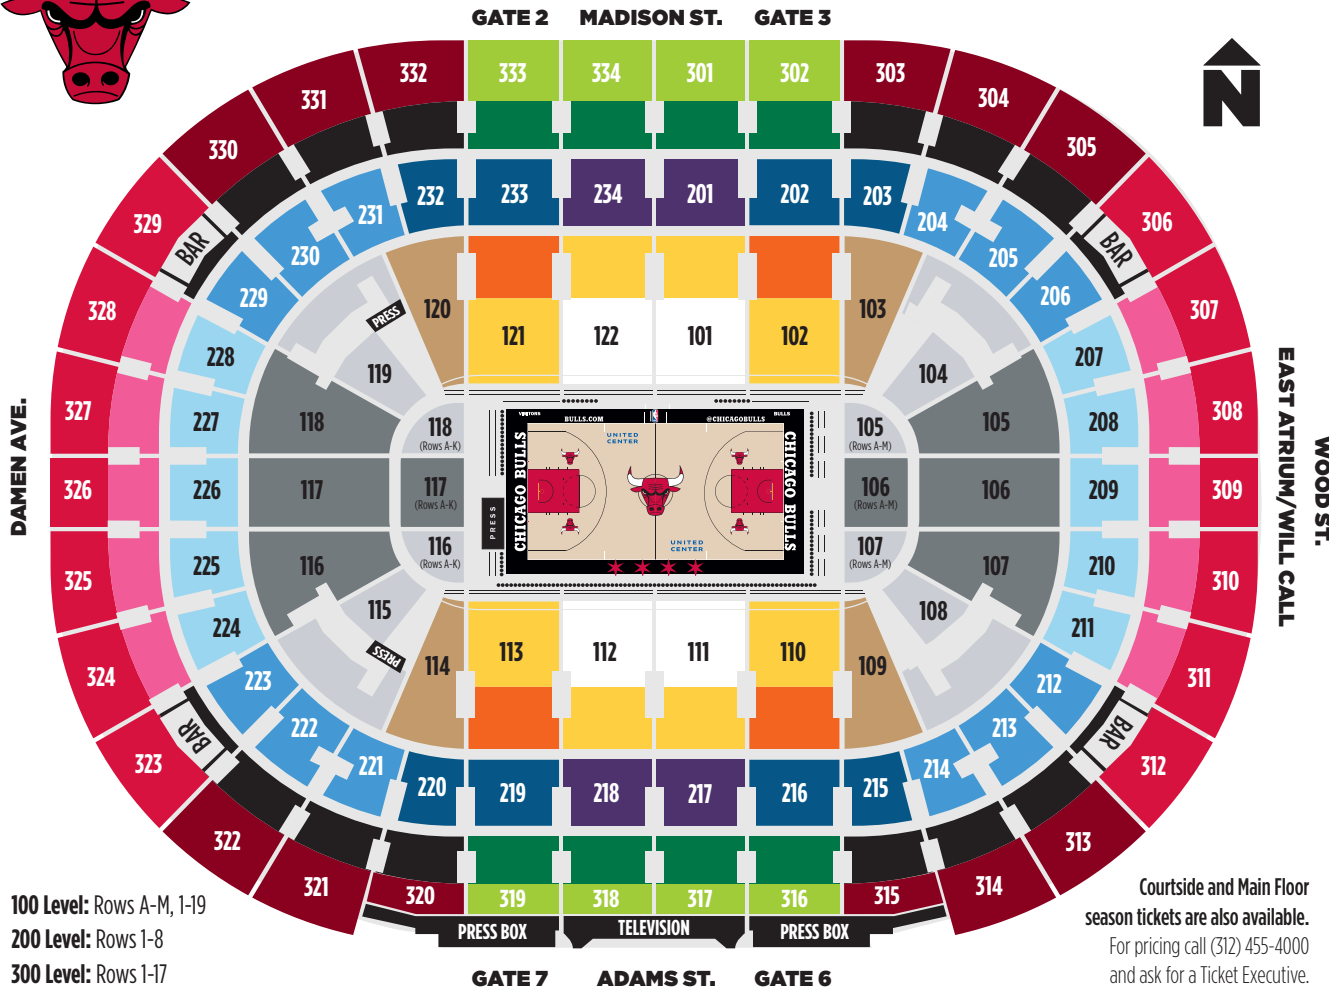

100 Level: Rows A-M, 1-19
200 Level: Rows 1-8
300 Level: Rows 1-17

Courtside and Main Floor season tickets are also available. For pricing call (312) 455-4000 and ask for a Ticket Executive.

2019-20 SEASON TICKET PRICES

Seat Location	Season Tickets	City Tax (9%)	County Tax (3%)	Total Price
100 Level	$232	$20.88	$6.96	$259.84
100 Level	$200	$18.00	$6.00	$224.00
100 Level	$174	$15.66	$5.22	$194.88
100 Level	$138	$12.42	$4.14	$154.56
100 Level	$129	$11.61	$3.87	$144.48
100 Level	$107	$9.63	$3.21	$119.84
200 Level	$133*	$11.97	$3.99	$148.96
200 Level	$116*	$10.44	$3.48	$129.92
200 Level	$80*	$7.20	$2.40	$89.60
200 Level	$75*	$6.75	$2.25	$84.00
300 Level	$71	$6.39	$2.13	$79.52
300 Level	$58	$5.22	$1.74	$64.96
300 Level	$53	$4.77	$1.59	$59.36
300 Level	$44	$3.96	$1.32	$49.28
300 Level	$37	$3.33	$1.11	$41.44
300 Level	$35	$3.15	$1.05	$39.20

All Full Plan season tickets include 44 home games.

* Season tickets in the 200 Level require a $1,000 per seat premium.

GENERAL INFORMATION

- United Center gates open 90 minutes prior to game time. Guest Relations booths are located at Gates 2 and 6 or near sections 220 and 325. Guests can access Culture City sensory bags at any Guest Relations Booth. First aid stations are near sections 115 and 327. ATMs are near sections 117, 221, 327 and inside the East Atrium Box Office lobby.
- The MADHOUSE TEAM STORE is located in the East Atrium. THE BULL MARKET (team store) is located near section 117.
- The Stadium Club is located near section 225 (200 Level tickets required). The Ketel One Club is located near section 118 (membership is required). Crown Royal Whisky Bar is located near section 118. Giordano's is located near section 120. Bar One and Gibson's are located near section 103. Goose Island Pub is located near section 109. Ironworks is located near section 309. Queenie's is located in the East Atrium (enter through Gate 4).