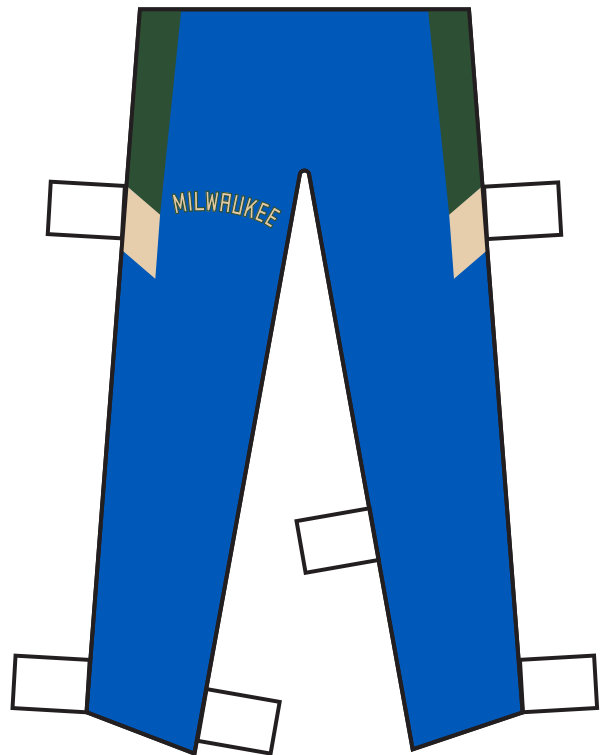

MILWAUKEE BUCKS DRESS A BUCK

DIRECTIONS:

1. Color in the body.
2. Draw any hairstyle you want.
3. Cut out the player.
4. Cut out the clothes & accessories.
5. Dress up your player by folding the tabs behind the body to secure the clothes.
6. Post your creation and tag @bucks.

WARM UPS

JERSEYS

ACCESSORIES

Hot Dog

Soda

Pizza

Towel

Winter Hat

Water Bottle

Basketball

Popcorn

Baseball Cap