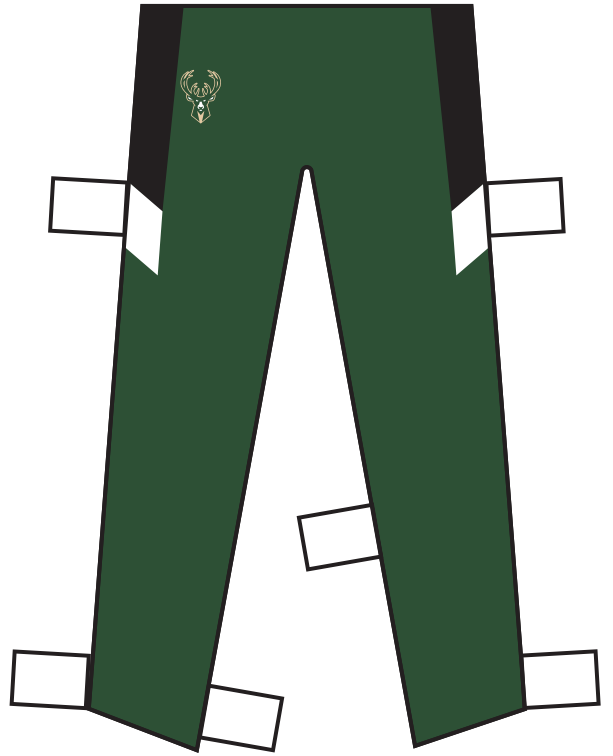

MILWAUKEE BUCKS DRESS A BUCK

DIRECTIONS:

1. Color in the body.
2. Draw any hairstyle you want.
3. Cut out the player.
4. Cut out the clothes & accessories.
5. Dress up your player by folding the tabs behind the body to secure the clothes.
6. Post your creation and tag @bucks.

WARM UPS

JERSEYS

ACCESSORIES

Hot Dog

Soda

Pizza

Towel

Winter Hat

Water Bottle

Basketball

Popcorn

Baseball Cap