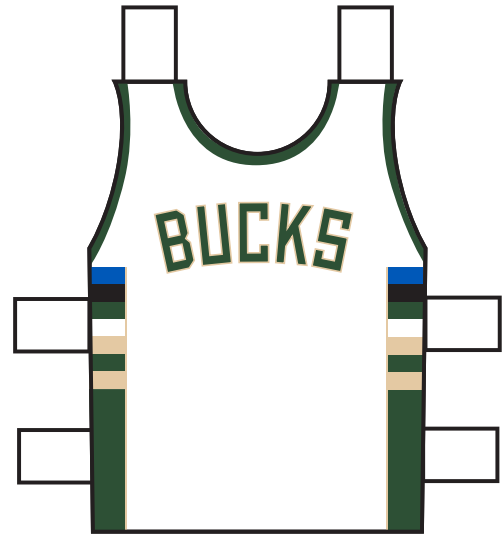

MILWAUKEE BUCKS DRESS A BUCK

DIRECTIONS:

1. Color in the body.
2. Draw any hairstyle you want.
3. Cut out the player.
4. Cut out the clothes & accessories.
5. Dress up your player by folding the tabs behind the body to secure the clothes.
6. Post your creation and tag @bucks.

WARM UPS

JERSEYS

ACCESSORIES

Hot Dog

Soda

Pizza

Towel

Winter Hat

Water Bottle

Basketball

Popcorn

Baseball Cap