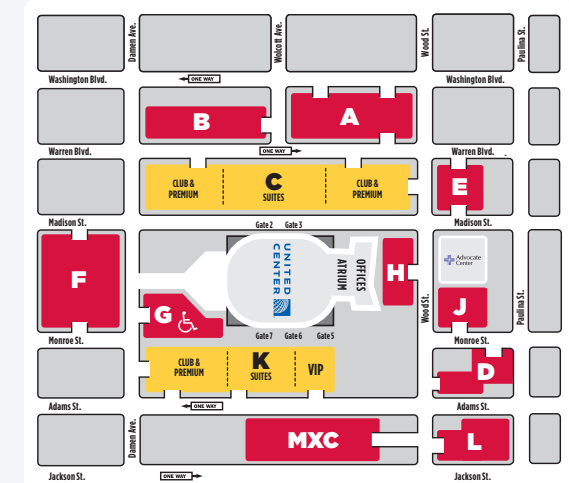

PARKING MAP

Lot B: Bus Parking   Club & Suites   Public