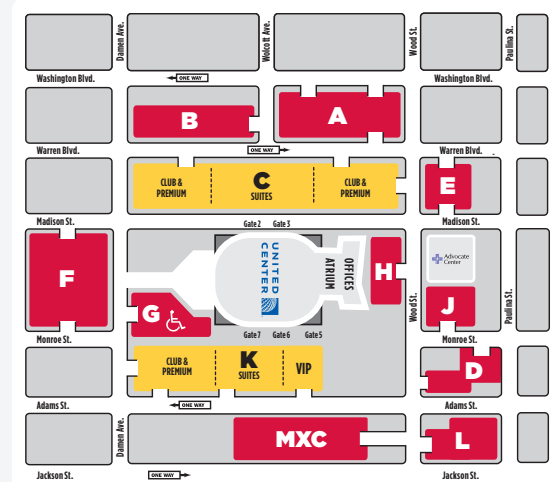

100 Level: Rows A-M, 1-19 200 Level: Rows 1-8 300 Level: Rows 1-17

GENERAL INFORMATION

- **United Center gates** open 90 minutes prior to game time. **Guest Relations booths** are located at Gates 2 and 6 or near sections 220 and 325. **First aid stations** are near sections 115 and 327. **ATMs** are near sections 117, 221, 327 and inside the East Atrium Box Office lobby.
- The **MADHOUSE TEAM STORE** is located in the East Atrium. **THE BULL MARKET** (team store) is located near section 117.
- The **Stadium Club** is located near section 225 (200 Level tickets required). The **Ketel One Club** is located near section 118 (membership is required). **Crown Royal Whisky Bar** is located near section 118. **Woodgrain Neapolitan Pizzeria** is located near section 120. **Bar One** and **Gibson's** are located near section 103. **Goose Island Pub** is located near section 109. **Ironworks** is located near section 309.

2018-19 SEASON TICKET PRICES

Seat Location	Season Tickets
100 Level	\$232
100 Level	\$200
100 Level	\$174
100 Level	\$138
100 Level	\$129
100 Level	\$116
200 Level	\$133*
200 Level	\$116*
200 Level	\$89*
200 Level	\$84*
300 Level	\$71
300 Level	\$62
300 Level	\$58
300 Level	\$44
300 Level	\$40
300 Level	\$37

All Full Plan season tickets include 44 home games. In select seat locations, 22-Game Plans, 11-Game Plans and Flex Plans are also available.

* Season tickets in the 200 Level require a \$1,000 per seat premium which includes parking, Stadium Club restaurant membership, the right to buy tickets to most United Center special events, and other exclusive benefits.

Courtside and Main Floor season tickets are also available. For pricing call (312) 455-4000 and ask for a Ticket Executive.

Note: All pricing excludes 12% city and county amusement taxes.

PARKING MAP

Lot B: Bus Parking Lot G: ADA Parking Club & Suites Public