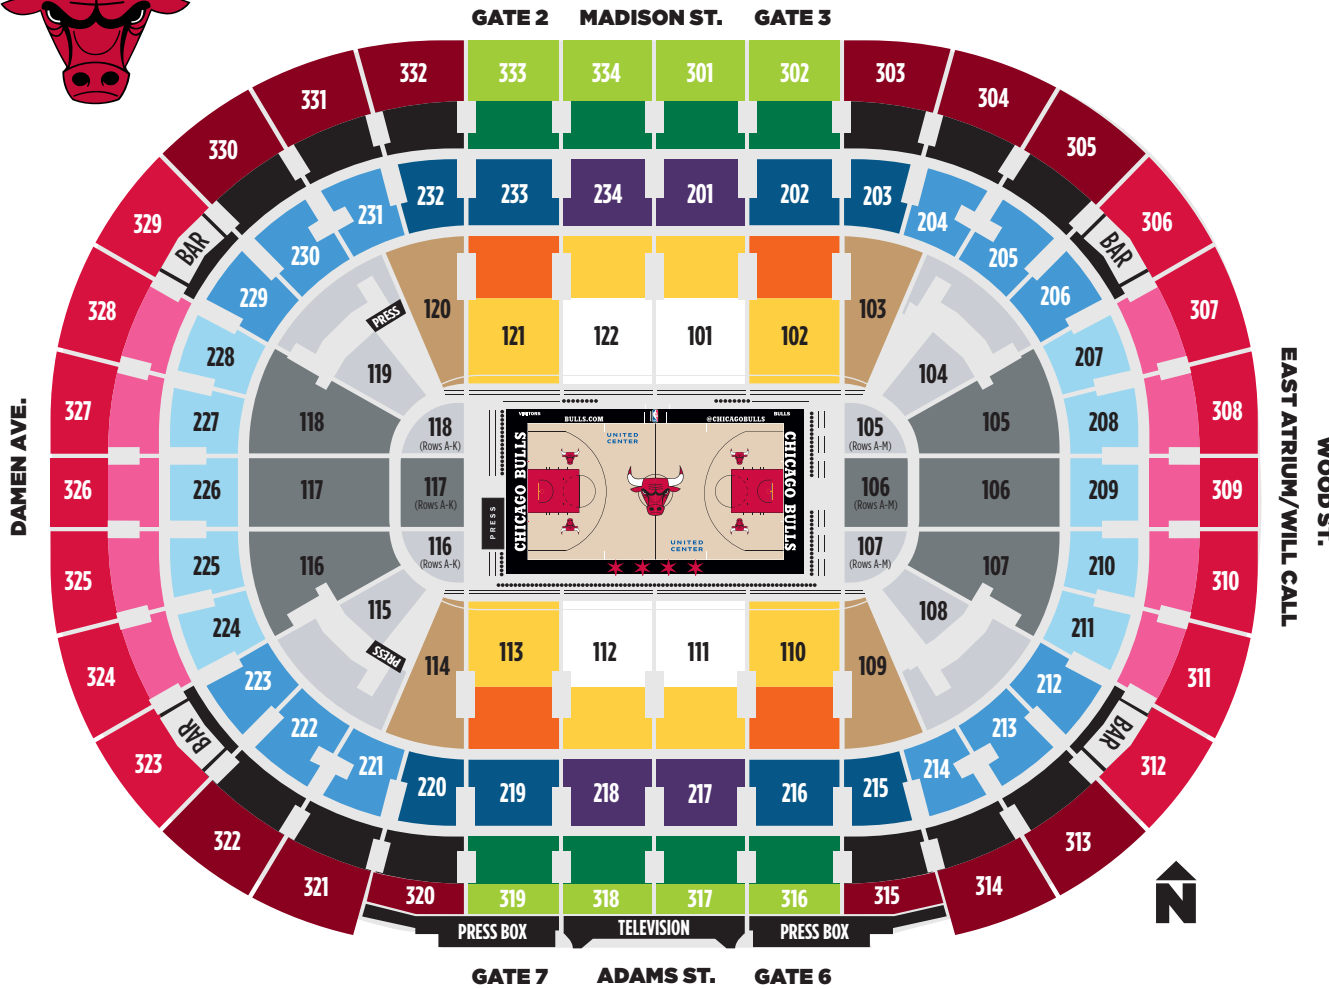

100 Level: Rows A-M, 1-19   200 Level: Rows 1-8   300 Level: Rows 1-17

GENERAL INFORMATION

- **United Center gates** open 90 minutes prior to game time. **Guest Relations booths** are located at Gates 2 and 6 or near sections 220 and 325. **First aid stations** are near sections 115 and 327. **ATMs** are near sections 117, 221, 327 and inside the East Atrium Box Office lobby.
- The **MADHOUSE TEAM STORE** is located in the East Atrium. **THE BULL MARKET** (team store) is located near section 117.
- The **Stadium Club** is located near section 225 (200 Level tickets required). **The Ketel One Club** is located near section 118 (membership is required). **Crown Royal Whisky Bar** is located near section 118. **Woodgrain Neapolitan Pizzeria** is located near section 120. **Bar One** and **Gibson's** are located near section 103. **Goose Island Pub** is located near section 109. **Ironworks** is located near section 309.

2018-19 SEASON TICKET PRICES

Seat Location	Season Tickets		
100 Level	$232	All Full Plan season tickets include 44 home games. In select seat locations, 22-Game Plans, 11-Game Plans and Flex Plans are also available.	
100 Level	$200		
100 Level	$174		
100 Level	$138		
100 Level	$129		
100 Level	$116		
200 Level	$133*		* Season tickets in the 200 Level require a $1,000 per seat premium which includes parking, Stadium Club restaurant membership, the right to buy tickets to most United Center special events, and other exclusive benefits.
200 Level	$116*		
200 Level	$89*		
200 Level	$84*		Courside and Main Floor season tickets are also available. For pricing call (312) 455-4000 and ask for a Ticket Executive.
300 Level	$71		
300 Level	$62		
300 Level	$58	Note: All pricing excludes 12% city and county amusement taxes.	
300 Level	$44		
300 Level	$40		
300 Level	$37