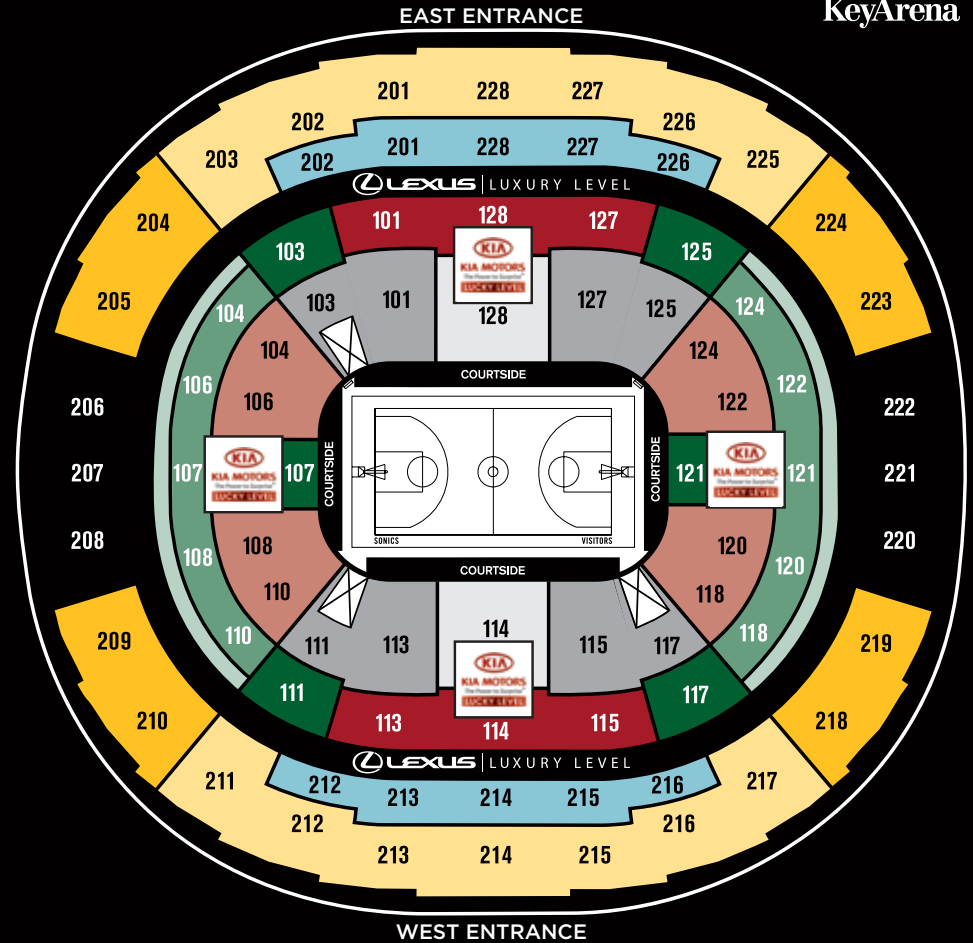

2007-08 SONICS TICKET PRICES

	CENTER COURT	\$160
	SIDELINE	\$126
	UPTOWN	\$105
	ENDZONE	\$90
	LOW-POST	\$68
	GALLERY	\$58
	PERIMETER	\$53

UPPER LEVEL

	MEZZANINE	\$42
	BALCONY	\$25
	TERRACE	\$16
	LOFT	\$10

 **BE PART OF IT**