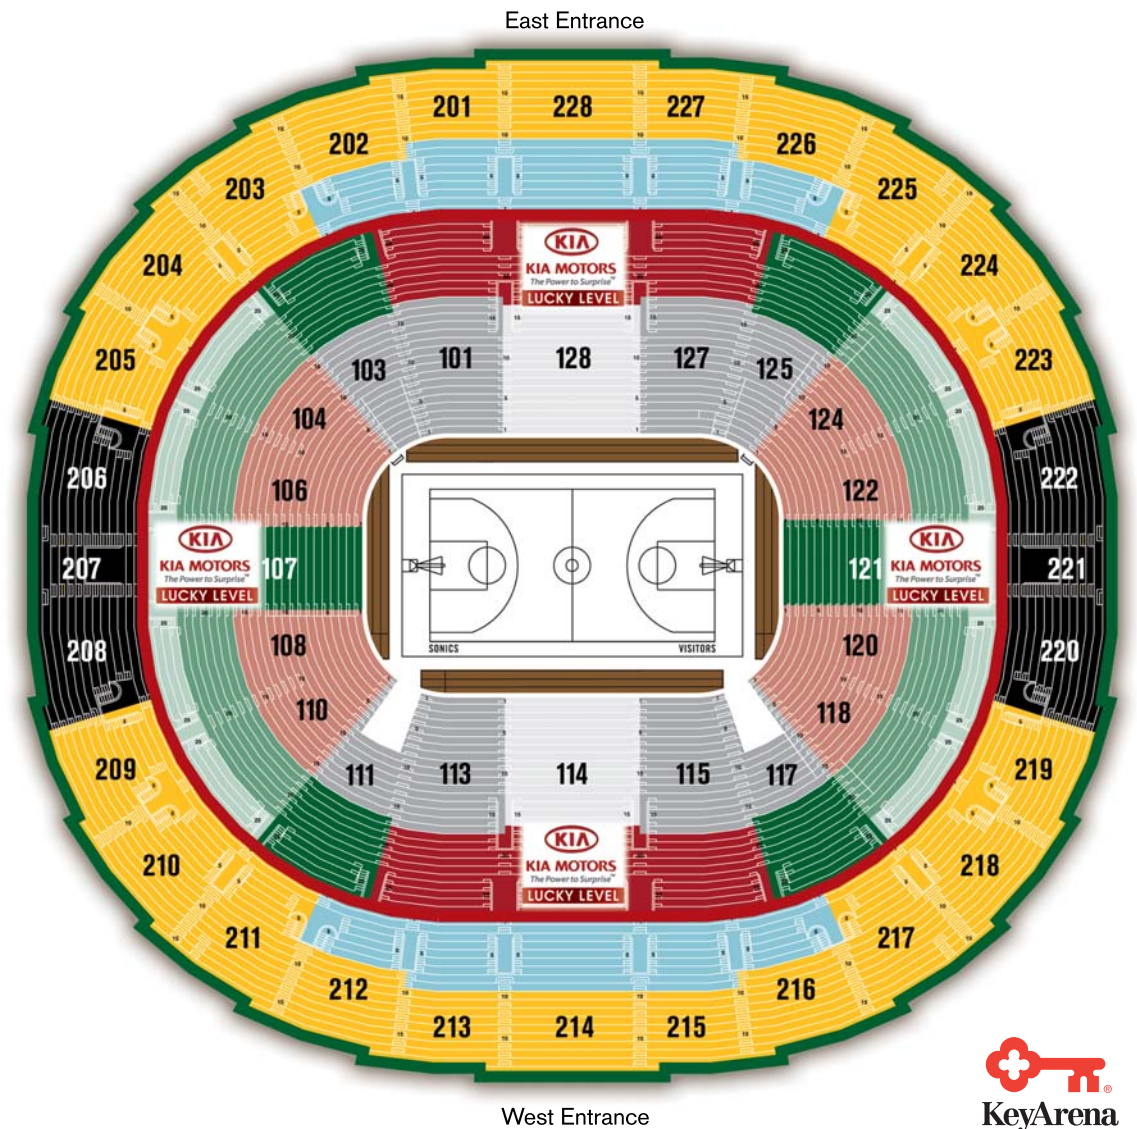

Be part of it. 2007-08 Sonics season tickets.

  KIA MOTORS <i>The Power to Surprise™</i> LUCKY LEVEL				NEW SEASON TICKET PRICE 2007-08	POTENTIAL EMERALD CLUB 3-YEAR SAVINGS*
	2007-08	2008-09	2009-10		
	$130	$130	$130	$138	10.55%
	$104	$104	$104	$110	10.34%
	$80	$80	$80	$84	10.11%
	$68	$68	$68	$72	10.53%
	$50	$50	$50	$52	10.71%
	$46	$46	$46	$49	11.54%
	$40	$40	$40	$42	11.11%

UPPER LEVEL				NEW SEASON TICKET PRICE 2007-08	POTENTIAL EMERALD CLUB 3-YEAR SAVINGS*
	2007-08	2008-09	2009-10		
	$25	$25	$25	$26	10.71%
	$13	$13	$13	$14	13.33%
	$10	$10	$10	N/A	—

* Assumes annual escalator for Non-Emerald Club Accounts.

Renew your full season tickets and earn Emerald Club membership!

Emerald Club membership is exclusive for Seattle SuperSonics full Season Ticket Holders who renew for 2007-08.

BENEFITS INCLUDE:

- Significant savings off new season ticket pricing and fixed cost per seat for the next three years.
- Priority for event access, information, arena transition, and other exclusive Emerald Club membership benefits.

Renew your account today.
Log on to SUPERSONICS.COM or call 206-283-DUNK (3865).