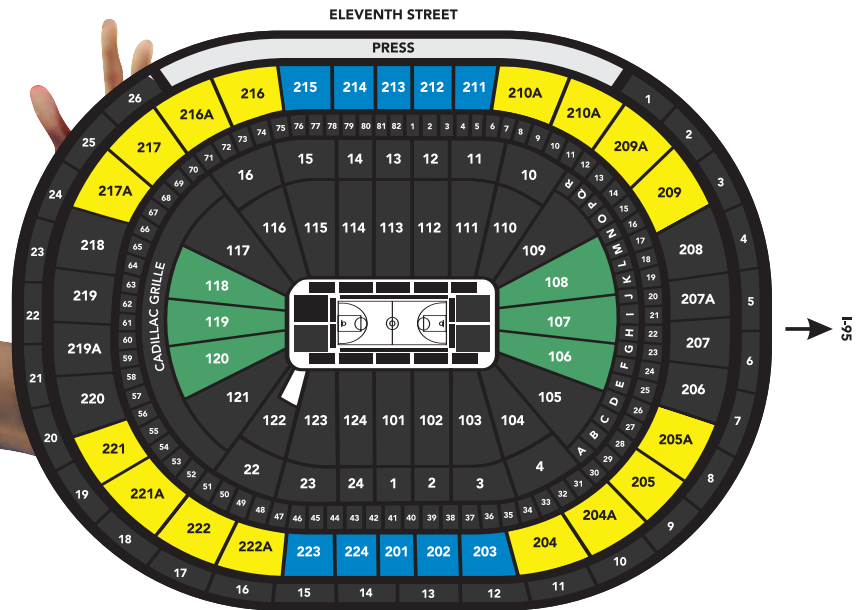

WACHOVIA CENTER