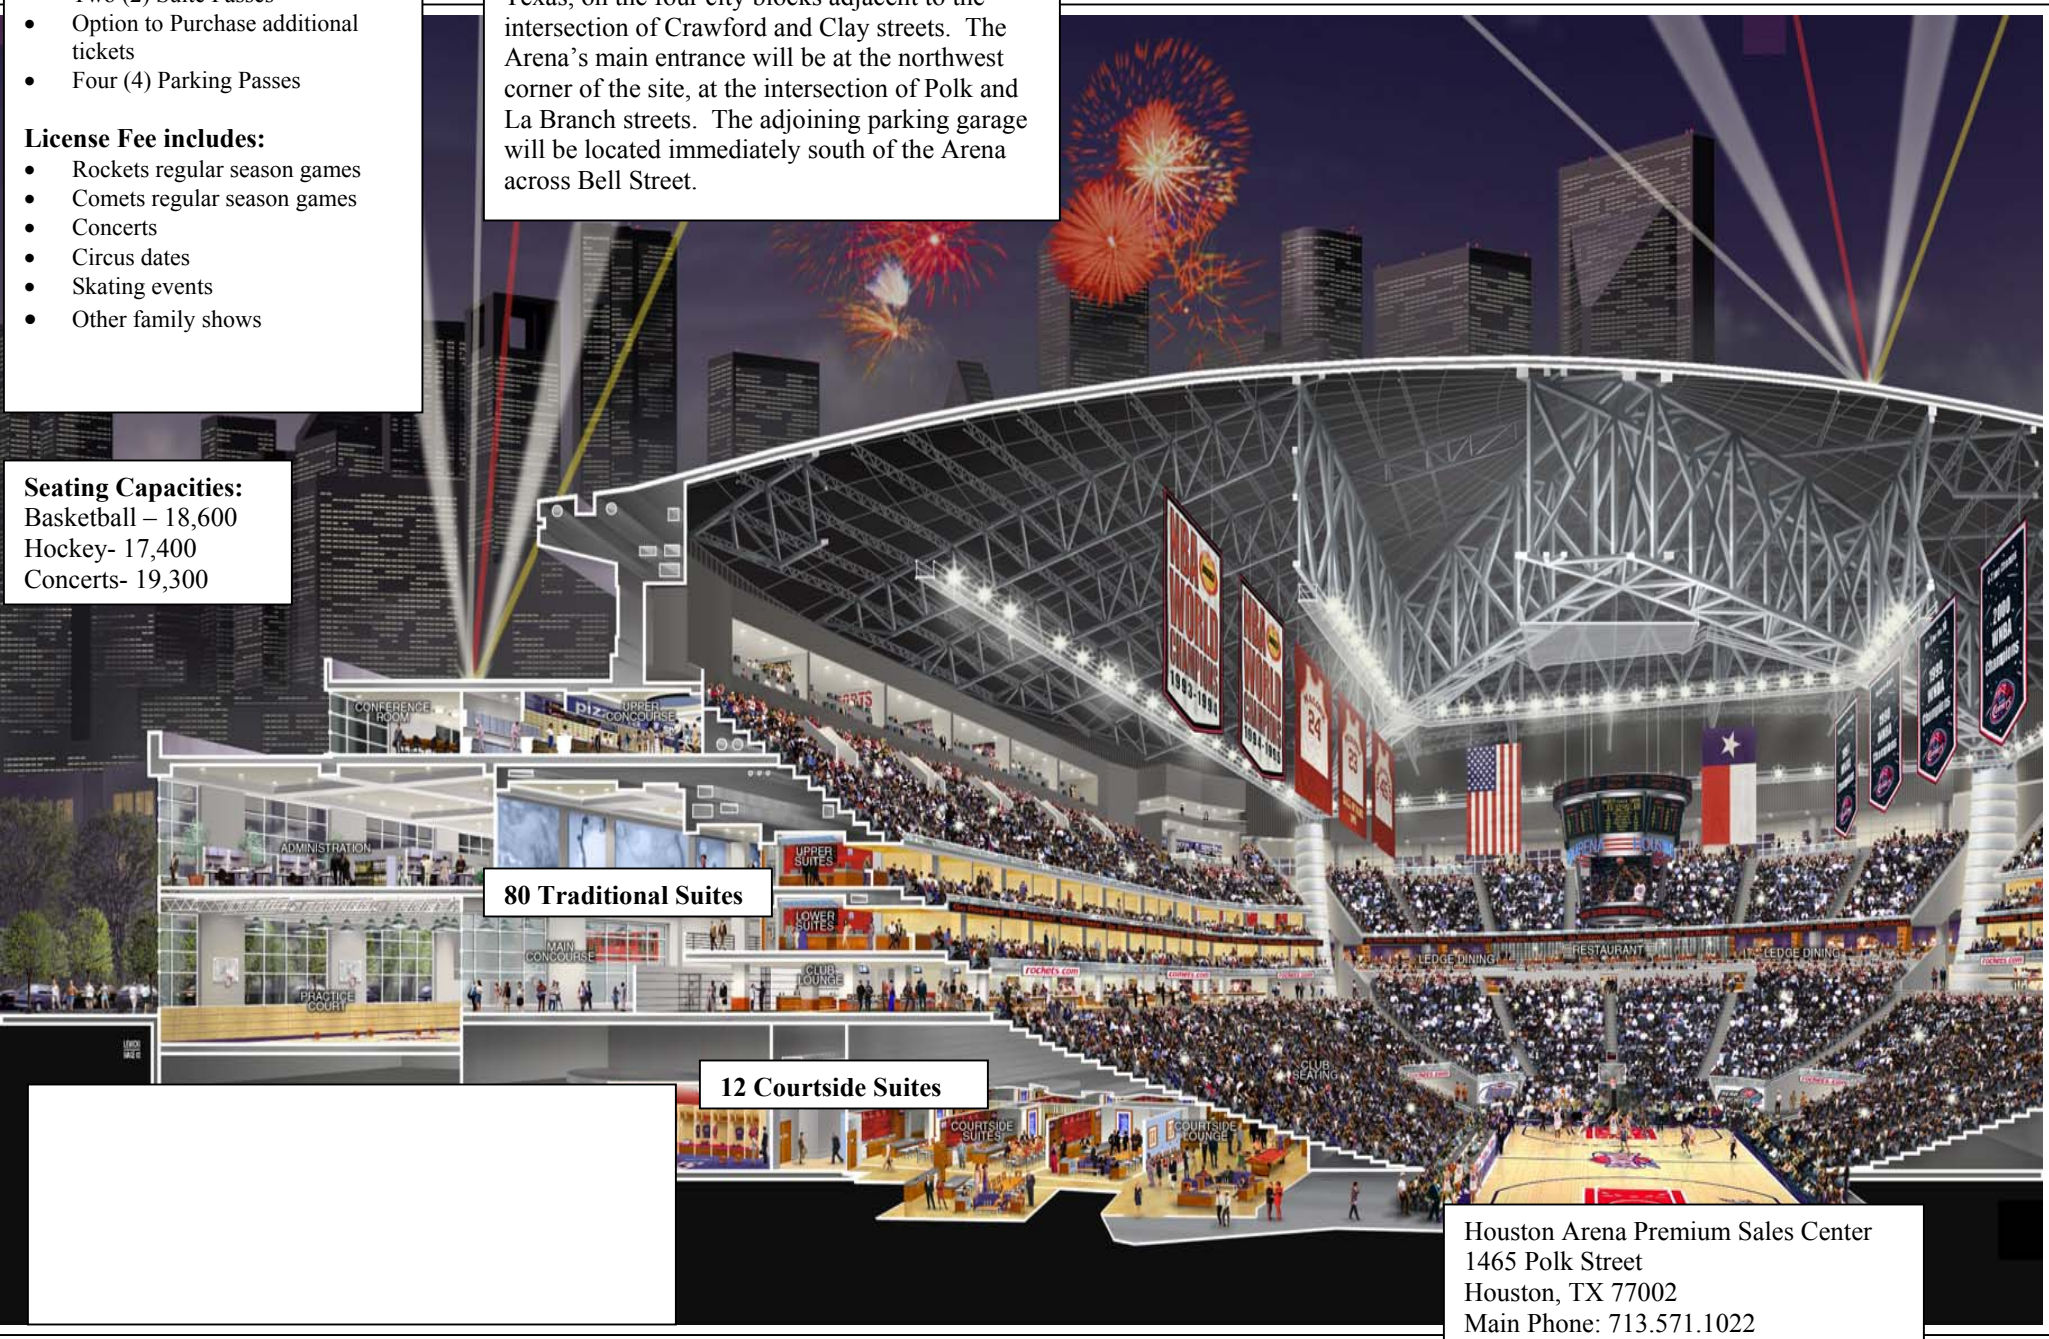

HOUSTON ARENA The Suites

Suite License includes:

- Twelve (12) tickets
- Two (2) Suite Passes
- Option to Purchase additional tickets
- Four (4) Parking Passes

License Fee includes:

- Rockets regular season games
- Comets regular season games
- Concerts
- Circus dates
- Skating events
- Other family shows

Location

The Arena will be located in downtown Houston, Texas, on the four city blocks adjacent to the intersection of Crawford and Clay streets. The Arena's main entrance will be at the northwest corner of the site, at the intersection of Polk and La Branch streets. The adjoining parking garage will be located immediately south of the Arena across Bell Street.

Amenities

- 150-seat restaurant
- 125 ledge dining seats overlooking the playing floor
- 9,000 sq. ft. of banquet space
- 2,500 Garage Parking Spaces

Seating Capacities:

Basketball – 18,600
 Hockey- 17,400
 Concerts- 19,300