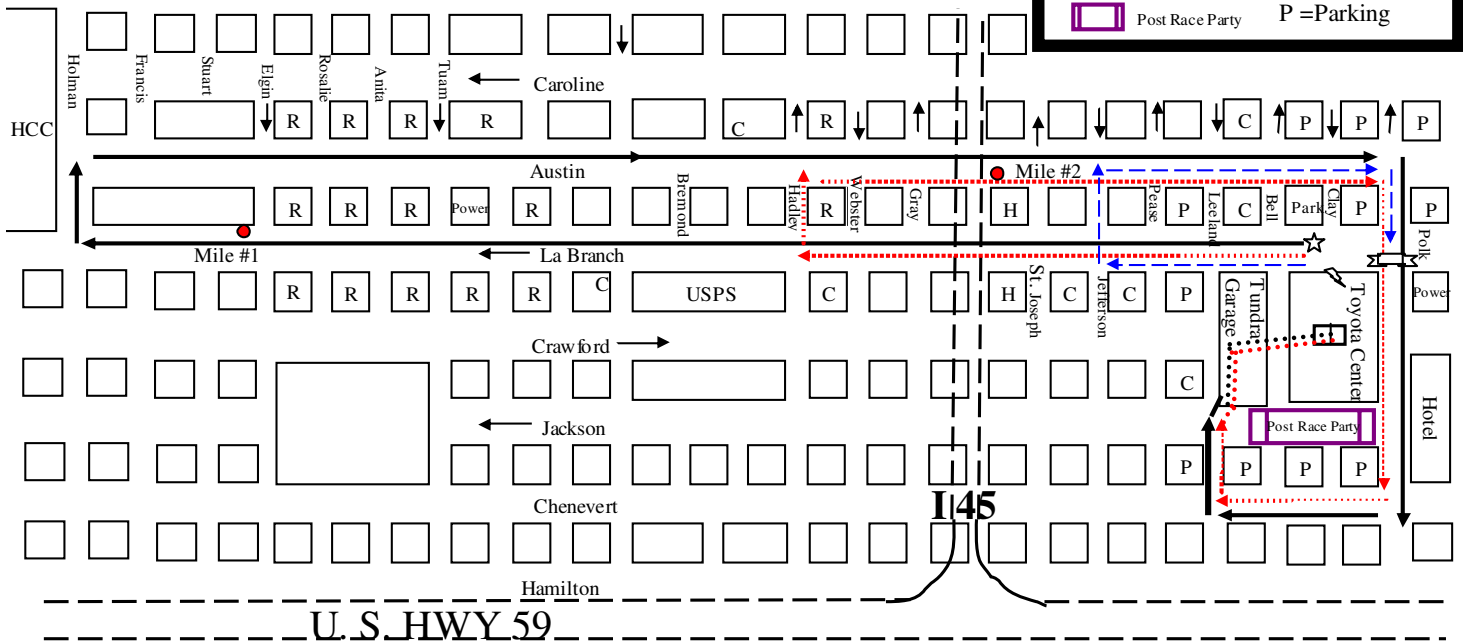

### Legend

— 5K Route	☆ Start
⋯ 2M Walk	⚡ Registration
- - - Kids' 1K	= = Freeway
⋯ Tunnel	R = Residential
⊠ Kids' 1K Finish	C = Commercial
⊠ Post Race Party	H = Hospital
	P = Parking

Free parking for all participants in Tundra Garage  
 Restrooms available at the intersection of LaBranch and Polk for all participants  
 Trash receptacles provided by Toyota Center and at each mile marker along route