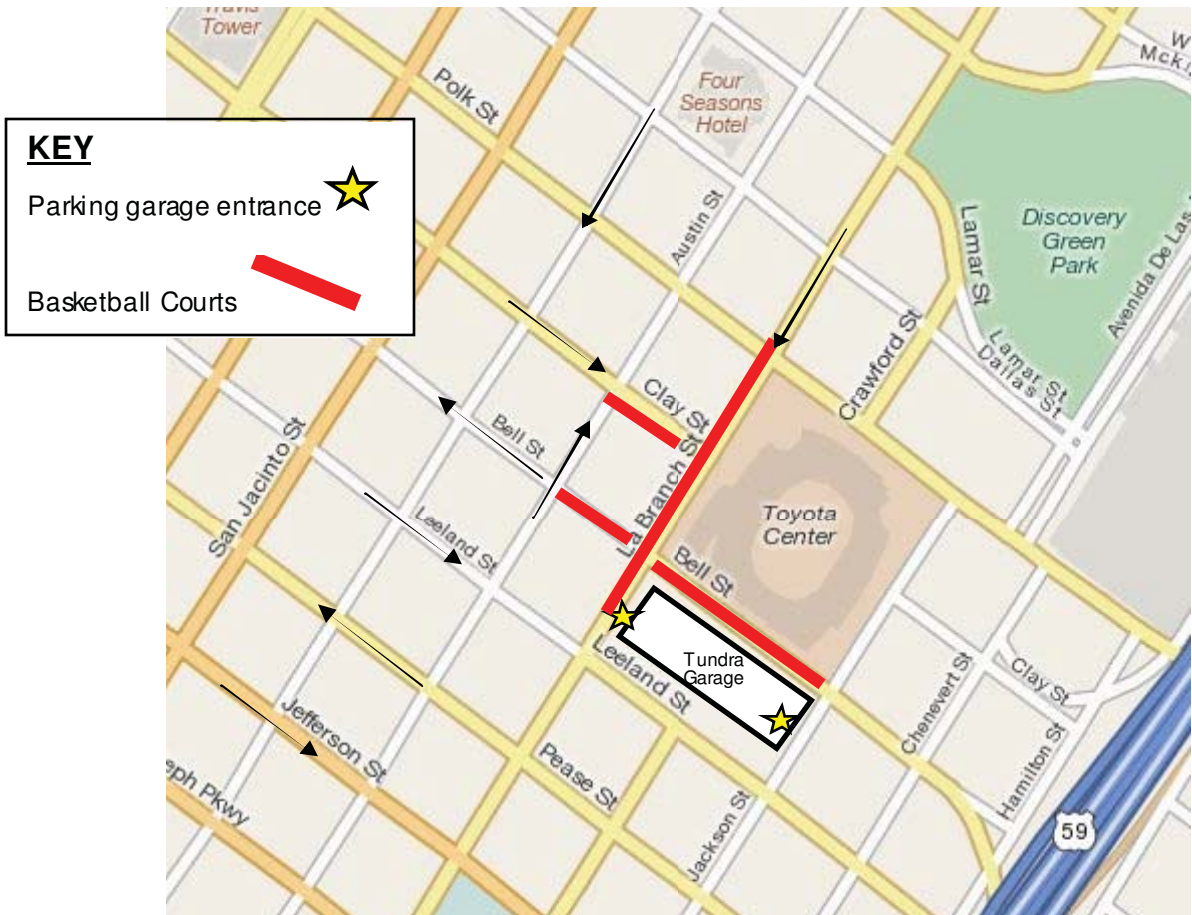

Parking is **FREE** in the Tundra Parking garage for Blacktop Battle event ONLY! Parking opens at 6 AM
You must move cars out of the garage after the event each day! See below for details!

Please enter the garage through the LaBranch and Leeland entrance (on LaBranch St) on levels 4-7 or Jackson St. on level 1 only. **On Saturday, March 26, if you enter the Garage after 2:00 pm it will cost \$7. You will need to EXIT the garage by 5:00 PM on Saturday or you will be charged. On Sunday, March 27, if you enter the Garage after 12:00 pm it will cost \$7. You will need to EXIT the garage by 1:00 PM.**

<p>Directions from 59 South: (Sugar Land)</p> <ul style="list-style-type: none"> - Take 59 North - Exit Gray/Pierce take first left - Right on Austin - Right on Leeland - Yield to the left to enter the LaBranch Street garage entrance 	<p>Directions from 59 North: (Kingwood)</p> <ul style="list-style-type: none"> - Take 59 South - Exit Jackson and go straight - Right on Congress - Left on Caroline - Left on Leeland - Yield to the left to enter the LaBranch Street garage entrance 	<p>Directions from I-45 North: (The Woodlands)</p> <ul style="list-style-type: none"> - Take I- 45 South - Exit McKinney - Right Milam - Left on Leeland - Yield to the left to enter the LaBranch Street garage entrance 	<p>Directions from I-45 South: (Clear Lake)</p> <ul style="list-style-type: none"> - Take I- 45 North - Exit St. Joseph Parkway - Right on Austin - Right on Leeland - Yield to the left to enter the LaBranch Street garage entrance
--	---	--	--