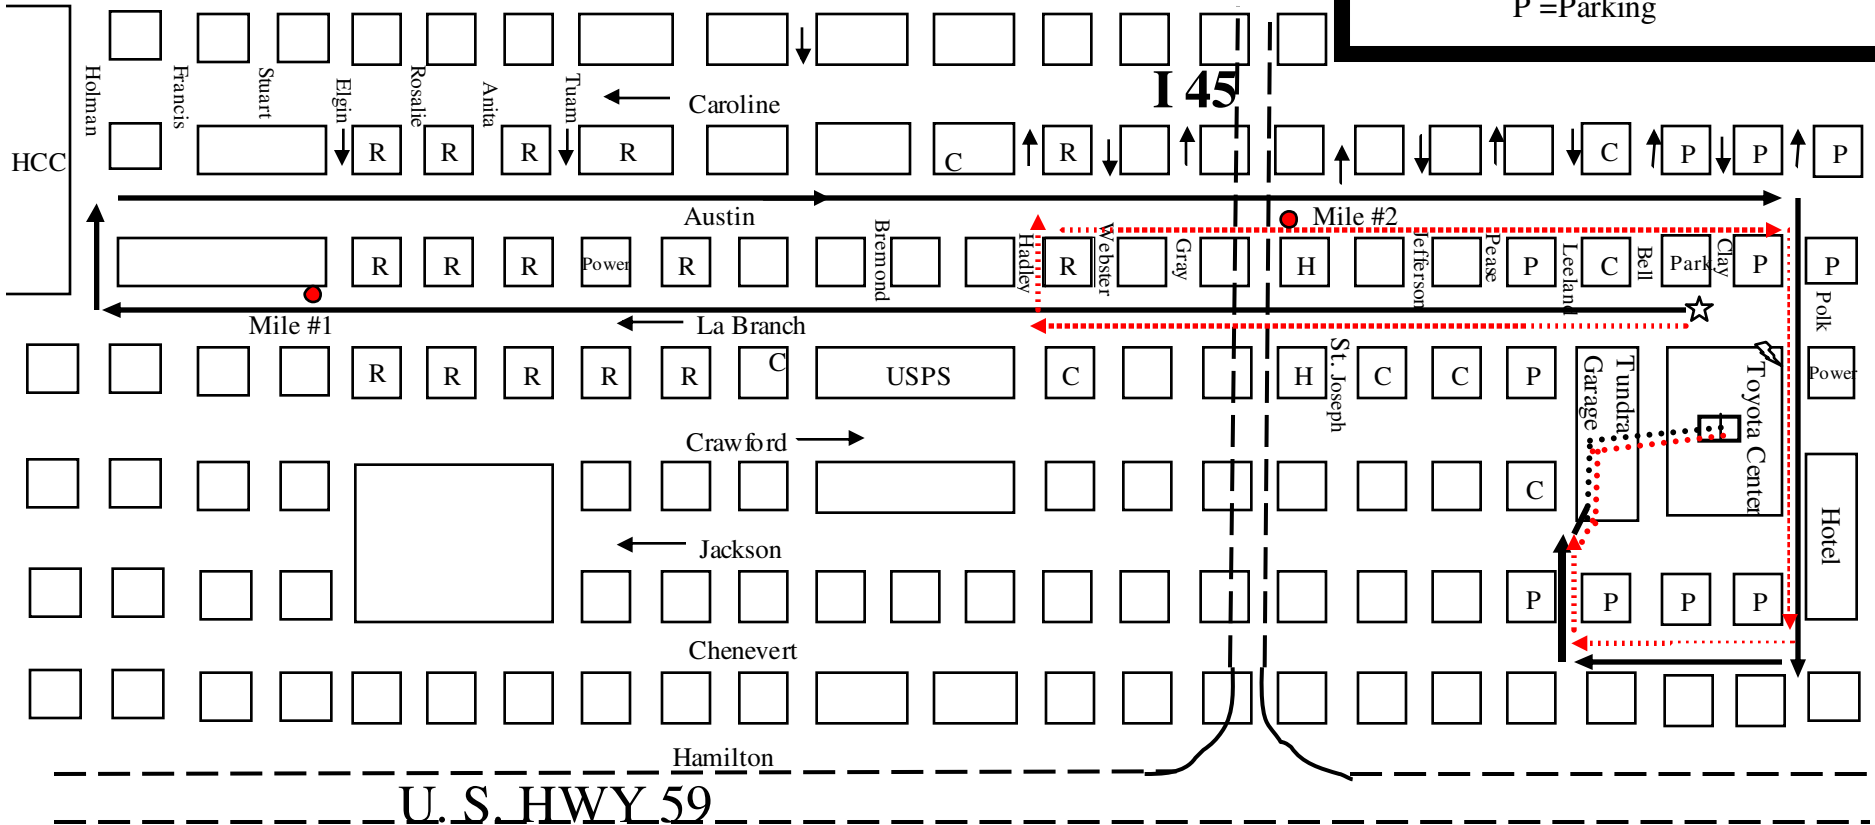

IT'S TIME

Legend

- 5K Route
- ⋯ 2M Walk
- ⋯⋯ Tunnel
- ☆ Start
- 📍 Registration
- == Freeway

R = Residential
C = Commercial
H = Hospital
P = Parking

Free parking for all participants in Tundra Garage
Restrooms available at the intersection of LaBranch and Polk for all participants
Trash receptacles provided by Toyota Center and at each mile marker along route