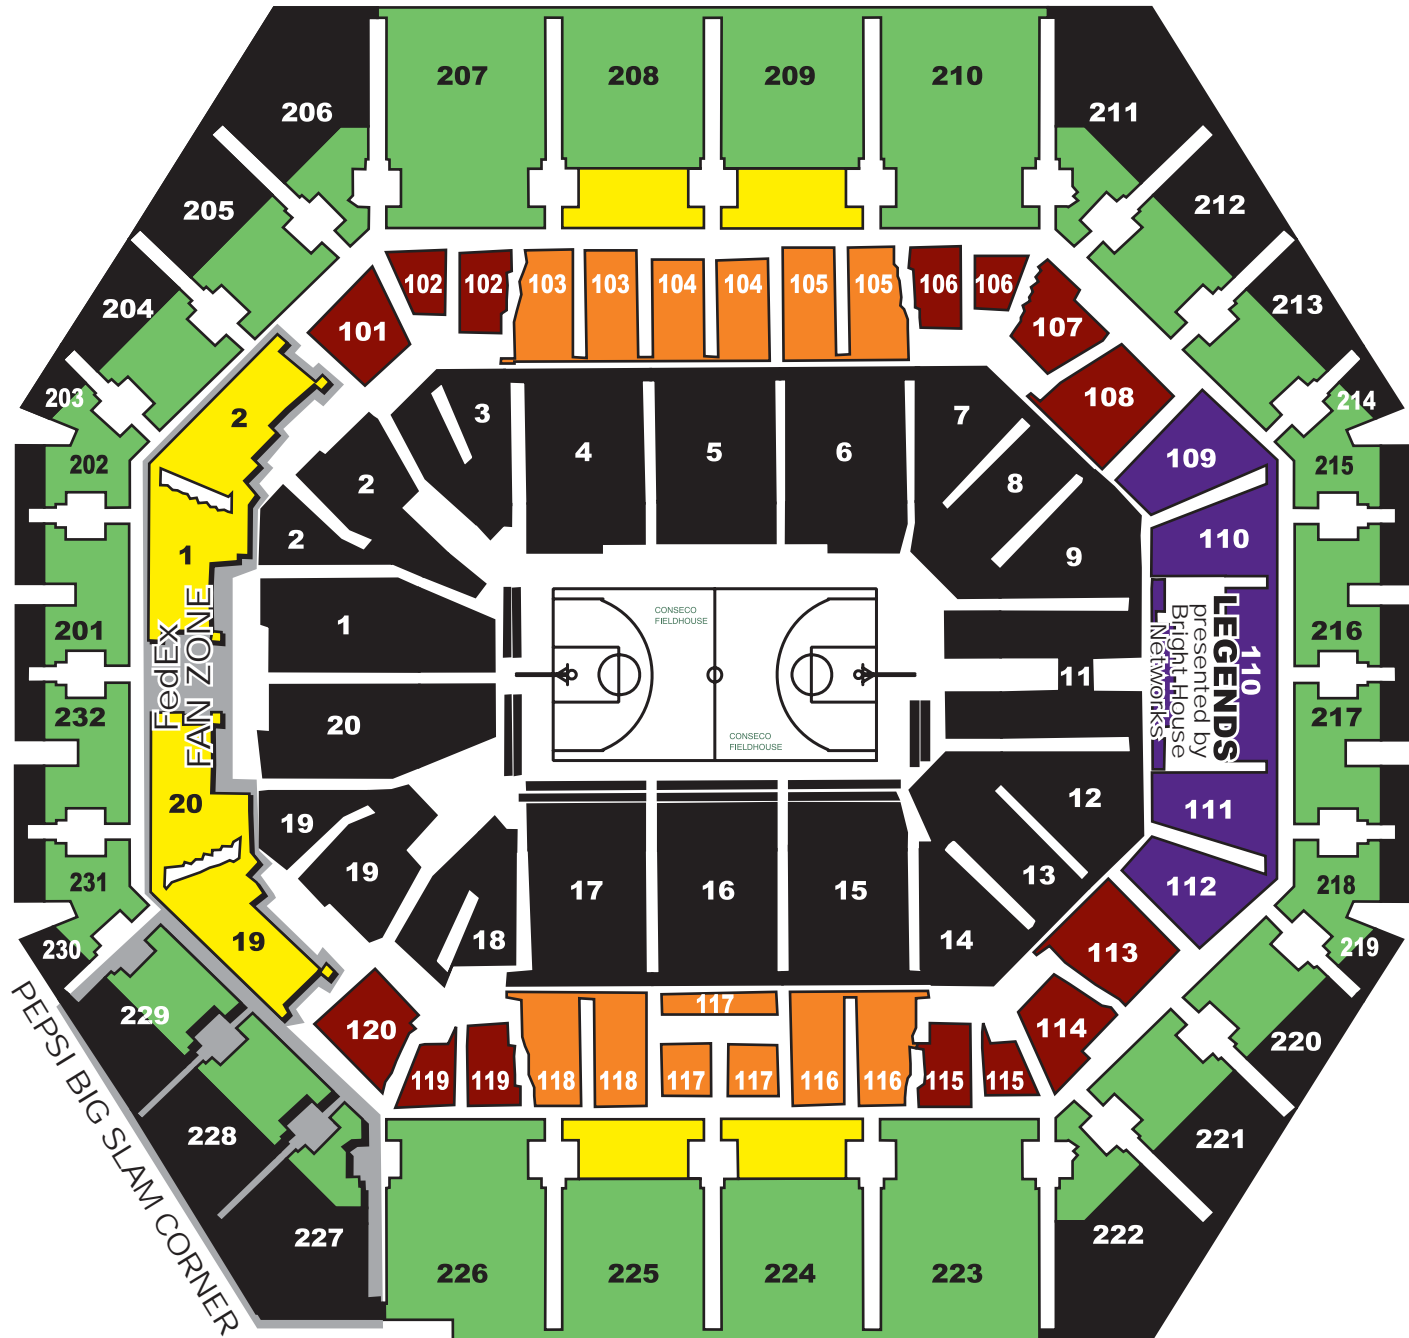

# Indiana Pacers 2007-08 Group Ticket Prices

Individual Game Price	Weeknight Group Price (20 or more)	Weekend Group Price (20 or more)
\$45	\$39	\$42
\$25	\$19	\$22

Club Seats with Limited Availability No Discounts

\$115
\$90

LEGENDS Includes food & beverage

\$130
-------

Tickets are subject to availability.  
Prices Include 6% Marion County Admissions Tax.