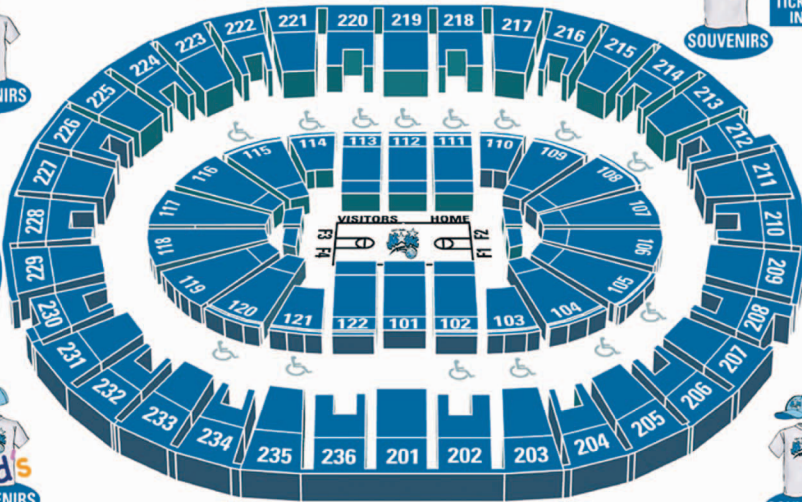

**SMOKING AREA (OUTSIDE) NORTH ENTRANCE**

**SMOKING AREA (OUTSIDE) SOUTH ENTRANCE**

**FOOD & BEVERAGES**

**TD WATERHOUSE CENTRE**

**EAT AND DRINK**.....Sections 108, 111, 114, 119, 122, 213, 231  
Hot Dogs, Popcorn, Cotton Candy, Nachos, Haagen-Dazs Ice Cream  
Combo Meals, Potato Chips, Peanuts, Candy,  
BOTTLED WATER, SOFT DRINKS & COLD DRAFT BEER

**TIME-OUT LOUNGE**.....Sections 108 and 119  
Full Service Liquor Bar, Assorted Wines,  
Select Import Draft and Bottled Beer,  
Soft Drinks and Bottled Water

**JOHNNY RIVERS' SMOKEHOUSE**.....Sections 208 and 226  
Bourbon Chicken with Cajun Rice, Pulled Pig Hoagie,  
Chicken Wings, Chips,  
SOFT DRINKS & COLD DRAFT BEER

**GOURMET PRETZELS**.....Sections 108 and 119  
Gourmet Pretzels with Assorted Toppings, Funnel Cakes,  
SOFT DRINKS AND BOTTLED WATER

**THE CARVERY**.....Sections 106 and 117  
Assorted Carved Sandwiches, Top Rounds, Turkey, Prime Rib,  
Pork Tenderloin,  
SOFT DRINKS & COLD DRAFT BEER