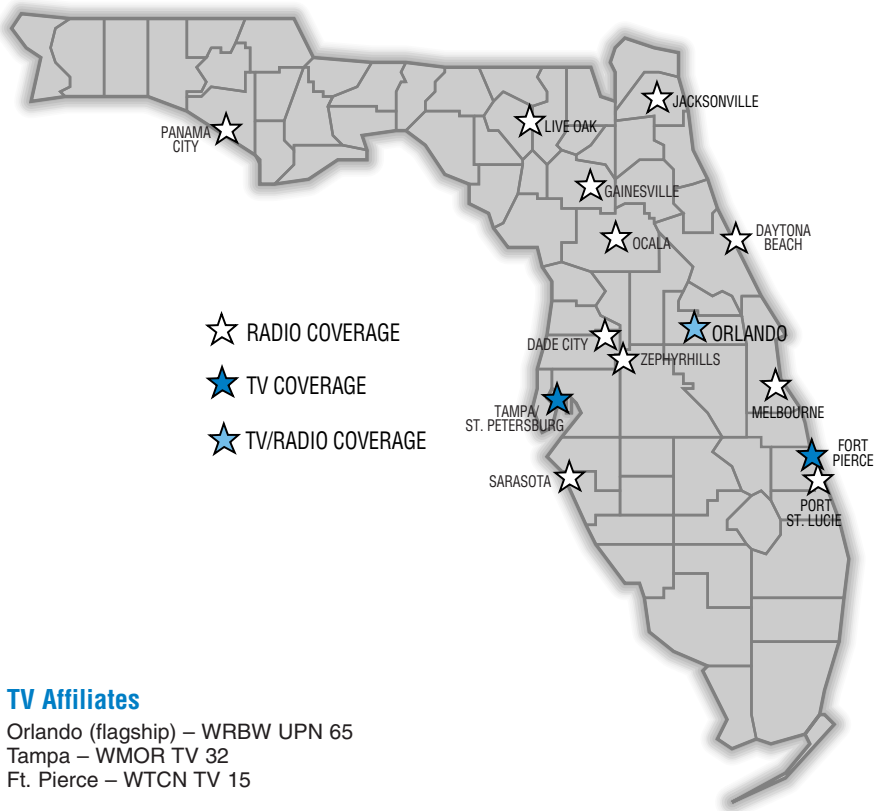

Magic TV and Radio Network Map

TV Affiliates

Orlando (flagship) – WRBW UPN 65
Tampa – WMOR TV 32
Ft. Pierce – WTCN TV 15

Orlando Magic Radio Affiliates

Orlando (flagship) – AM 580 WDBO
Dade City – AM 1350 WDCF
Daytona Beach – AM 1380 WELE
Gainesville/Ocala – WHHZ 100.5 FM
Jacksonville – AM 1010 WIOJ
Live Oak – AM 1250 WQHL
Melbourne – AM 920 WMEL
Panama City – AM 1290 WPCF
Port St. Lucie – AM 1590 WPSL
Sarasota – AM 1490 WWPR
Zephyrhills – AM 1400 WZHR