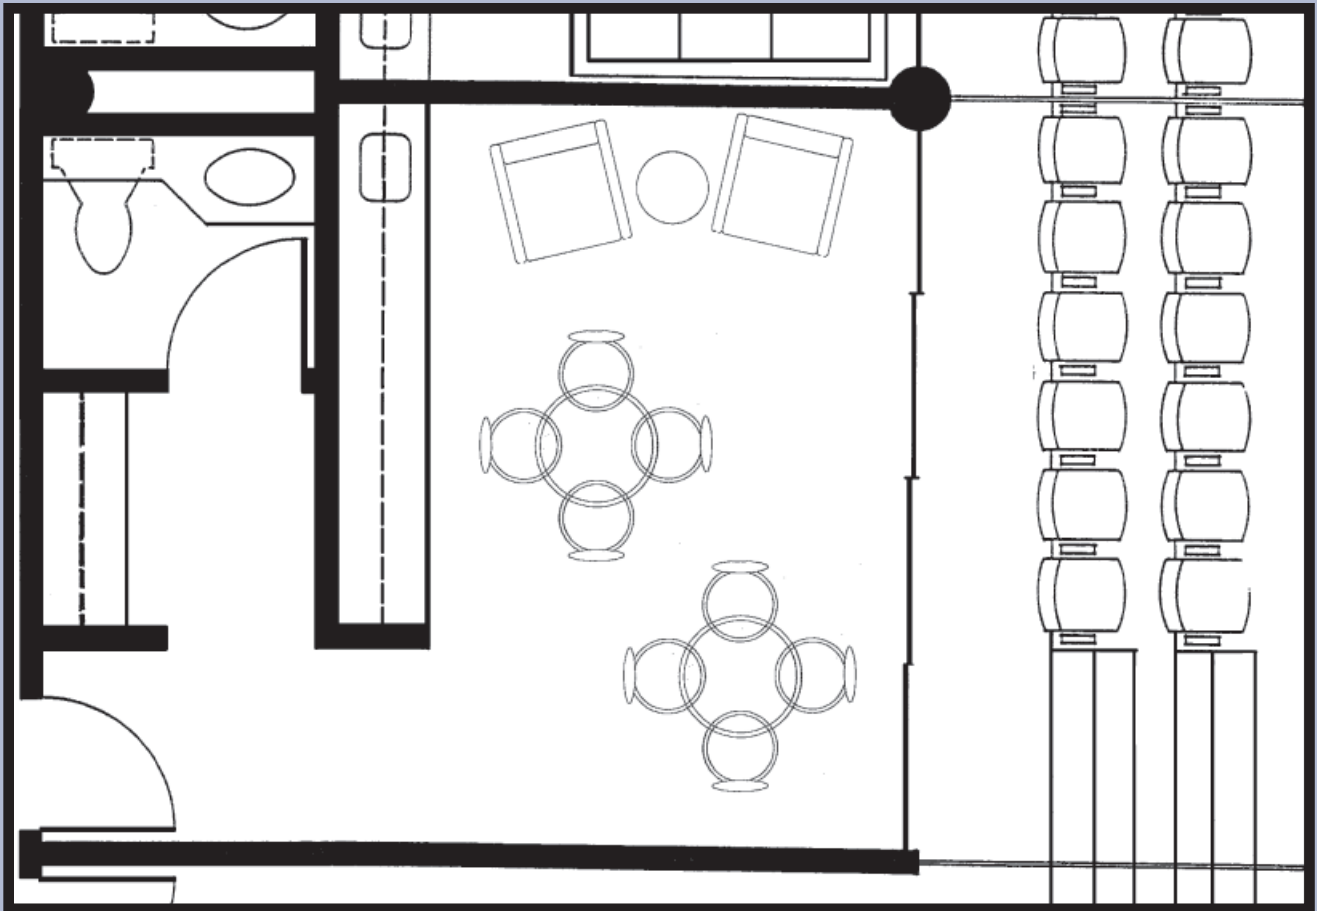

# Luxury Suites

## 1 2 SEAT SUITE DIAGRAM

Seating • 153 square feet

Lounge • 190 square feet

**ENERGYSOLUTIONSARENA**  
LUXURY SUITES