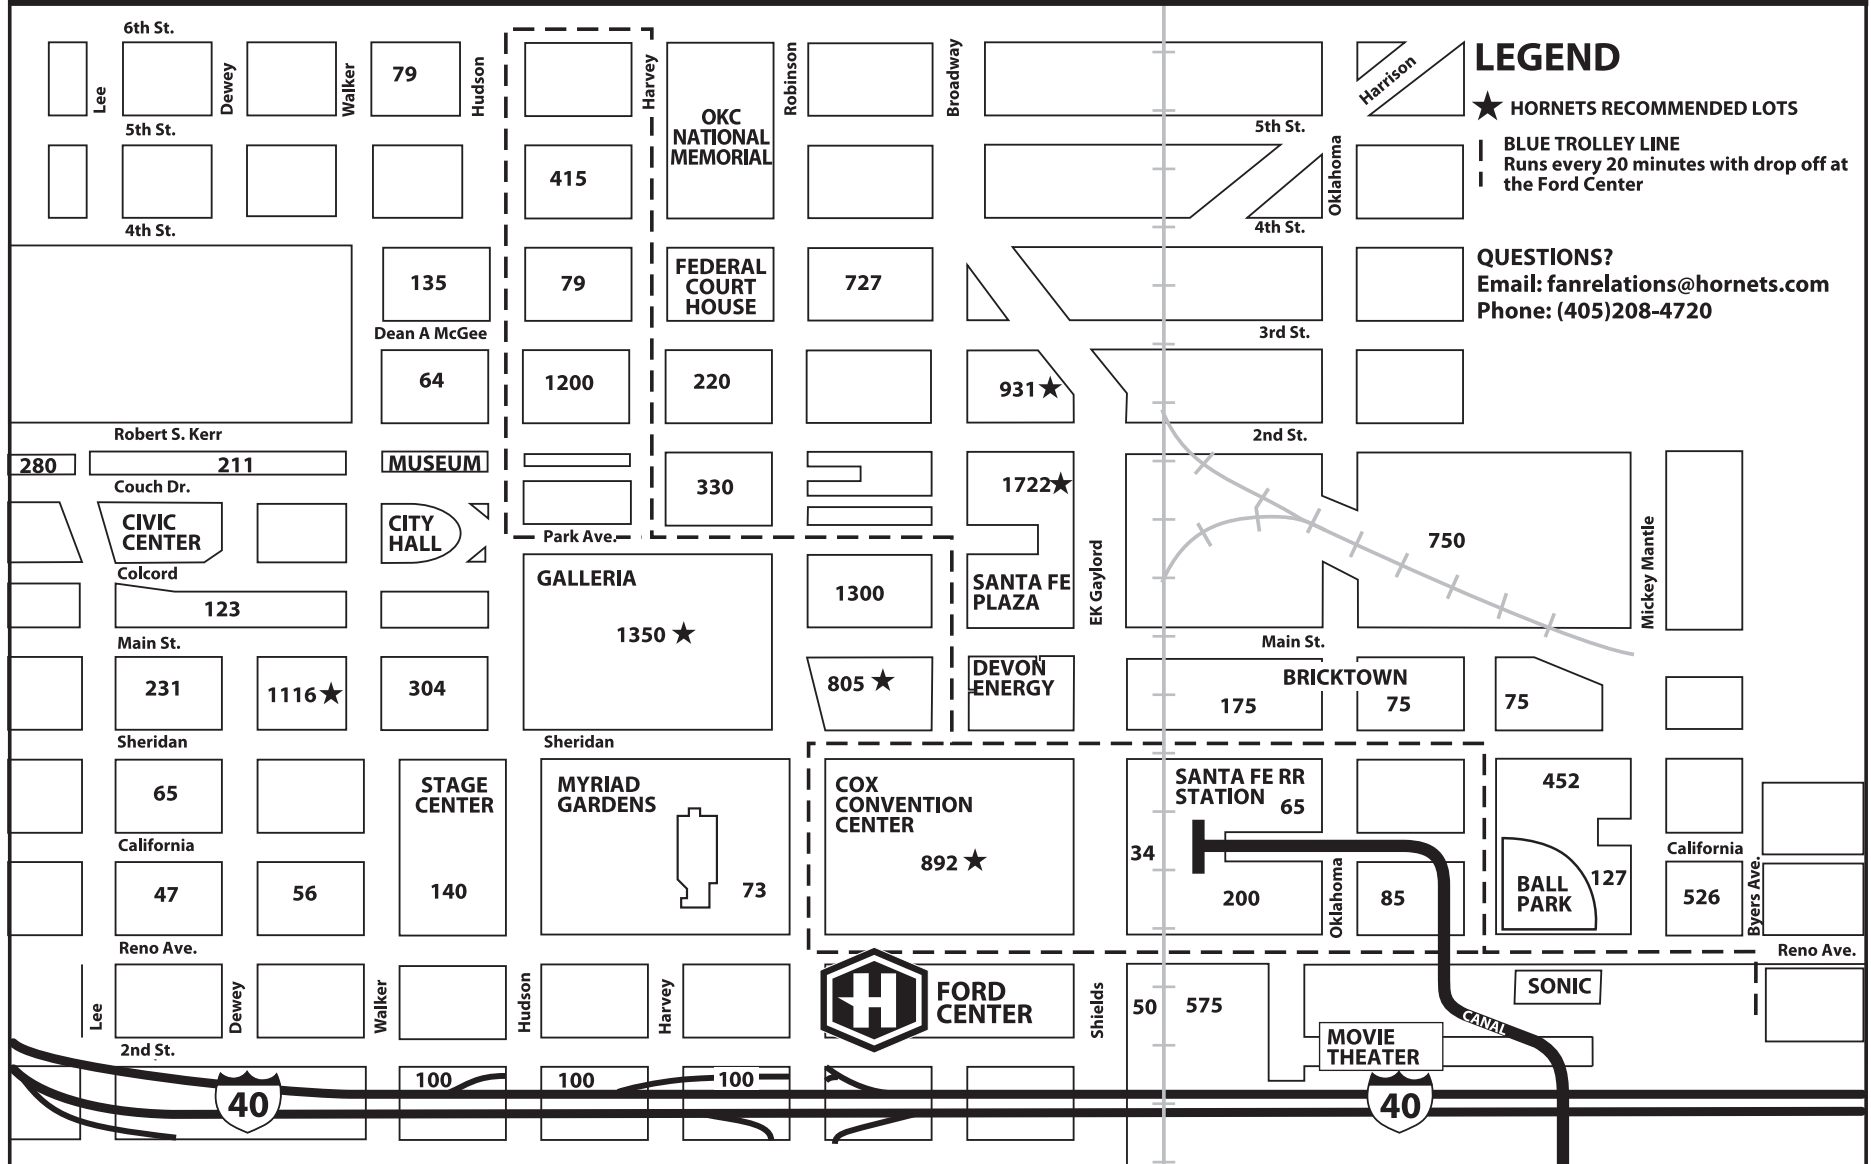

HORNETS GAME NIGHT PARKING

From the North:
Take I-235 to 6th Street Exit

- Go Right (west) on 6th Street to Broadway Avenue
- Go Left (south) on Broadway Avenue to Parking Garages

From the South:
Take I-35 to I-235 North

- Exit NE 4th Street
- Go Left (west) to Broadway Avenue
- Go Left (south) on Broadway Avenue to Parking Garages

From the East:
Take I-40 to I-235 North

- Exit East Sheridan Avenue
- Take E. Sheridan Avenue to Parking Lot

From the West:
Take I-40 to Walker Avenue

- Turn left (north) on Walker Avenue to Sheridan Avenue
- Use parking garage at Sheridan Avenue and Walker Avenue