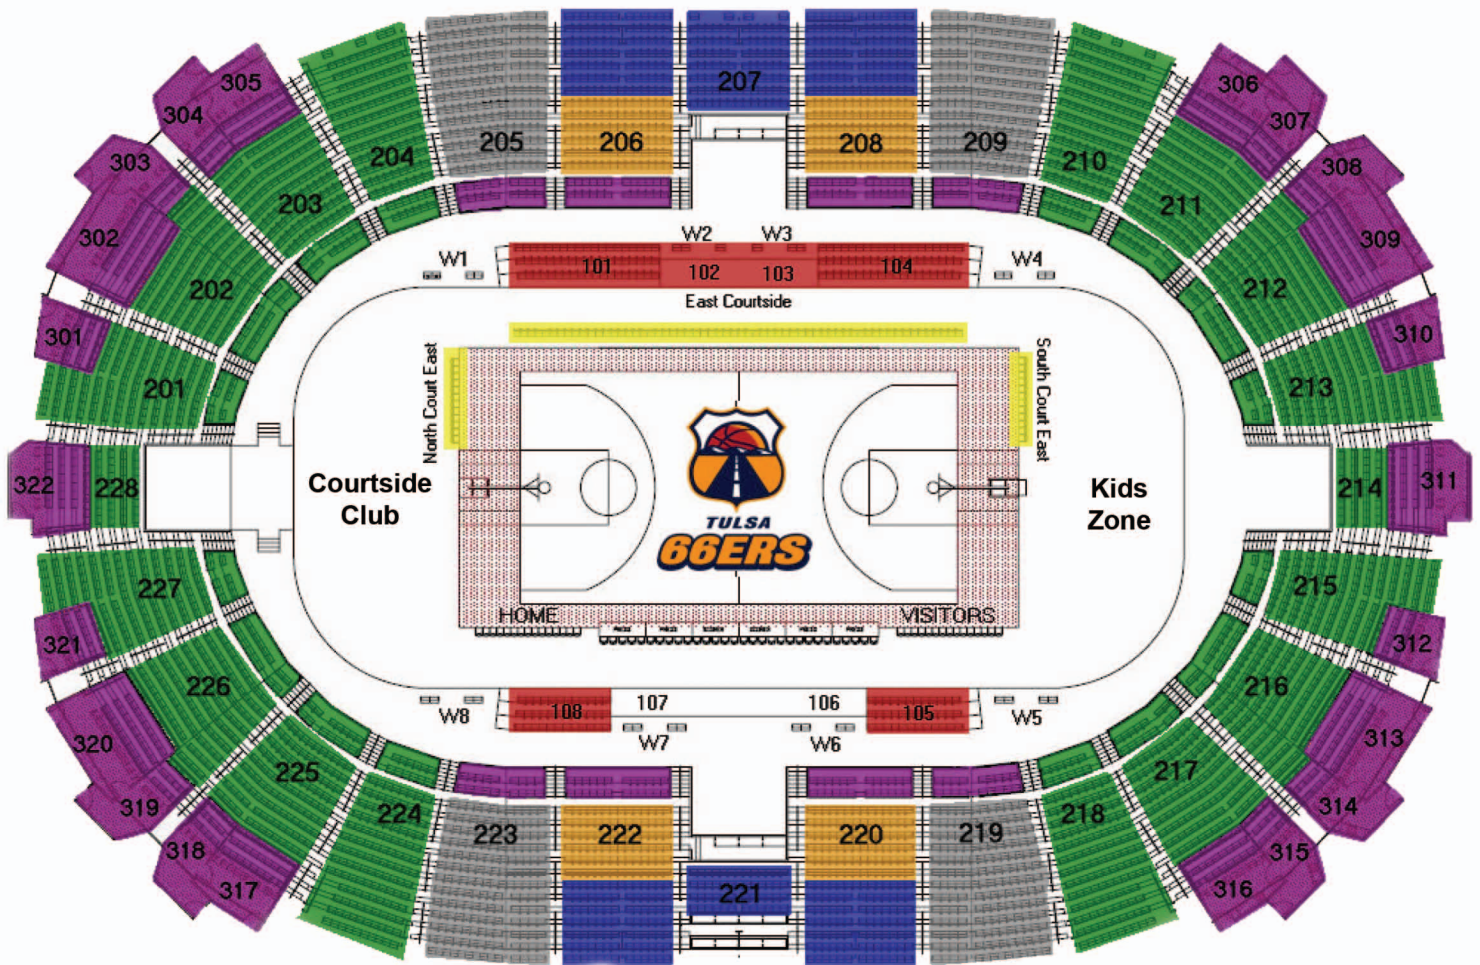

# Expo Square Pavilion

## 2007-2008 Tulsa 66ers Ticket Prices (24 Games)

	Single Ticket	24 Game Price	Season Ticket	Season Savings	Full Season Price
 Floor	\$80	\$1,920	\$60	<b>\$480</b>	\$1,440
 Club	\$45	\$1,080	\$35	<b>\$240</b>	\$840
 Sideline Lower	\$16	\$384	\$14	<b>\$48</b>	\$336
 Sideline Upper	\$14	\$336	\$12	<b>\$48</b>	\$288
 End	\$10	\$240	\$8	<b>\$48</b>	\$192