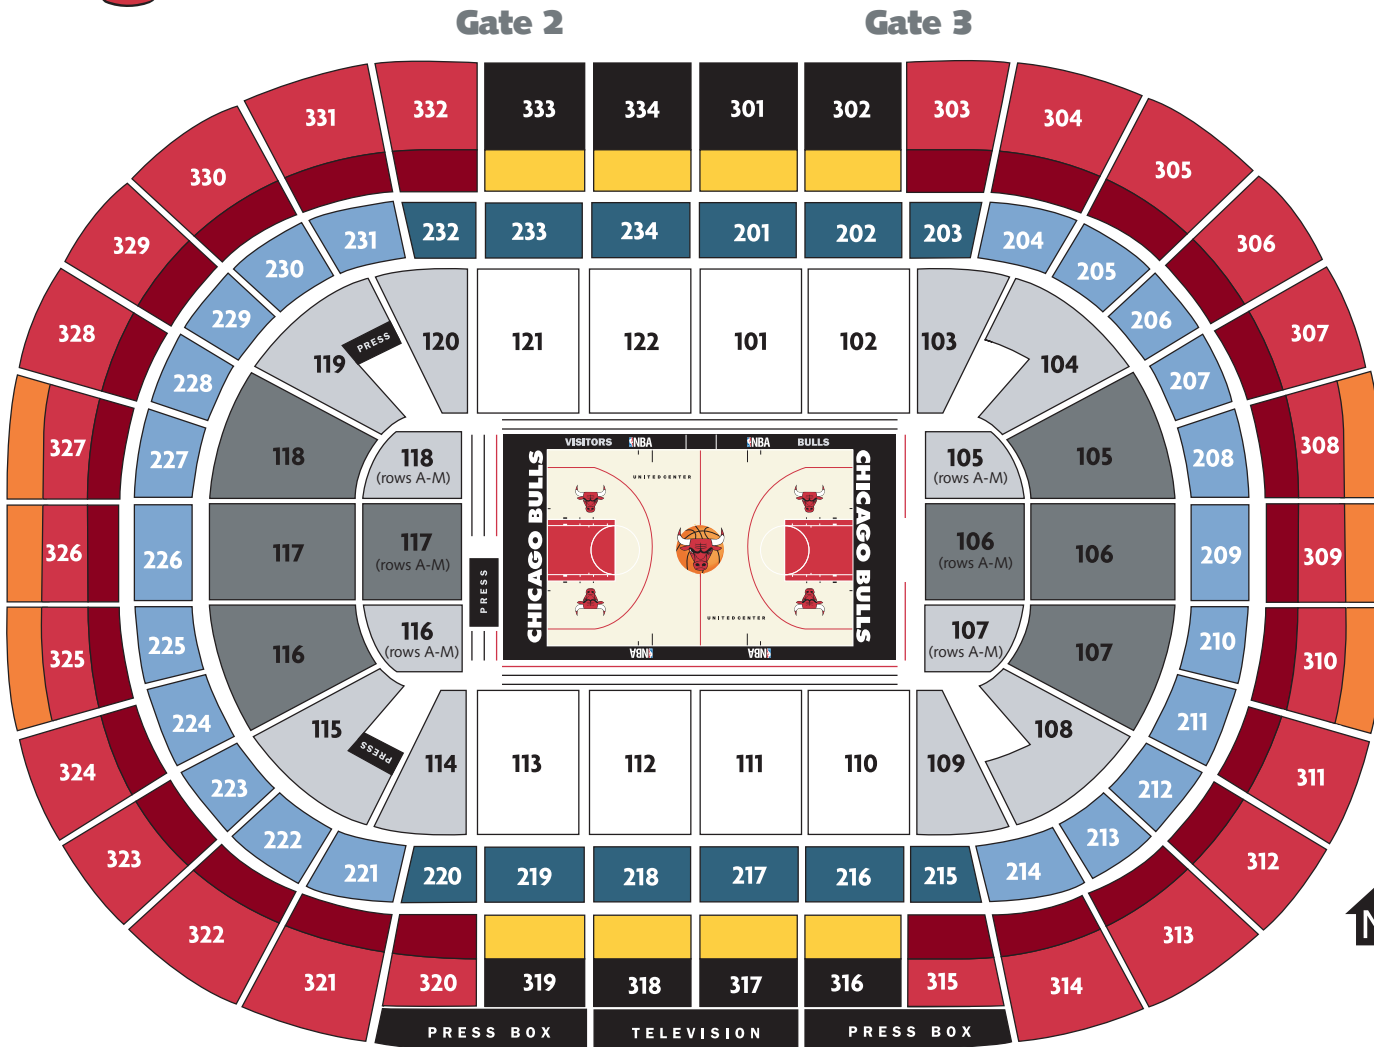

• **The Ketel One Club** is located near section 118 (membership is required).

• **The Budweiser Select Brew Pub** is located near section 109.

• **Ironworks** is located near section 309.

100 Level: Rows A-M, 1-19
200 Level: Rows 1-8
300 Level: Rows 1-17

Gate 7

Gate 6

• **United Center gates** open 90 minutes prior to game time. **Guest Services booths** are located at Gates 2 and 6 and near sections 220 and 325. **First aid stations** are near sections 115 and 327. **ATMs** are near sections 117, 221, 327 and 106 (inside the box office lobby)

TICKET PRICES

Seat Location	Season Tickets	Single Games	Premium Games
Courtside	\$850	N/A	N/A
Main Floor	\$225	N/A	N/A
100 Level	\$120	\$130	\$140
100 Level	\$115	\$130	\$140
100 Level	\$110	\$130	\$140
200 Level	\$80*	\$90	\$100
200 Level	\$75*	\$90	\$100
300 Level	\$55	\$60	\$70
300 Level	\$50	\$60	\$70
300 Level	\$40	\$60	\$70
300 Level	\$35	\$40	\$46
300 Level	N/A	\$10	\$10

*Plus \$1,000 per seat premium for season tickets.
Season tickets include 45 games:

PARKING

Lot B: Bus Parking
Lot G: Handicapped
Lot H: Valet Parking

Club and Suites
 Public