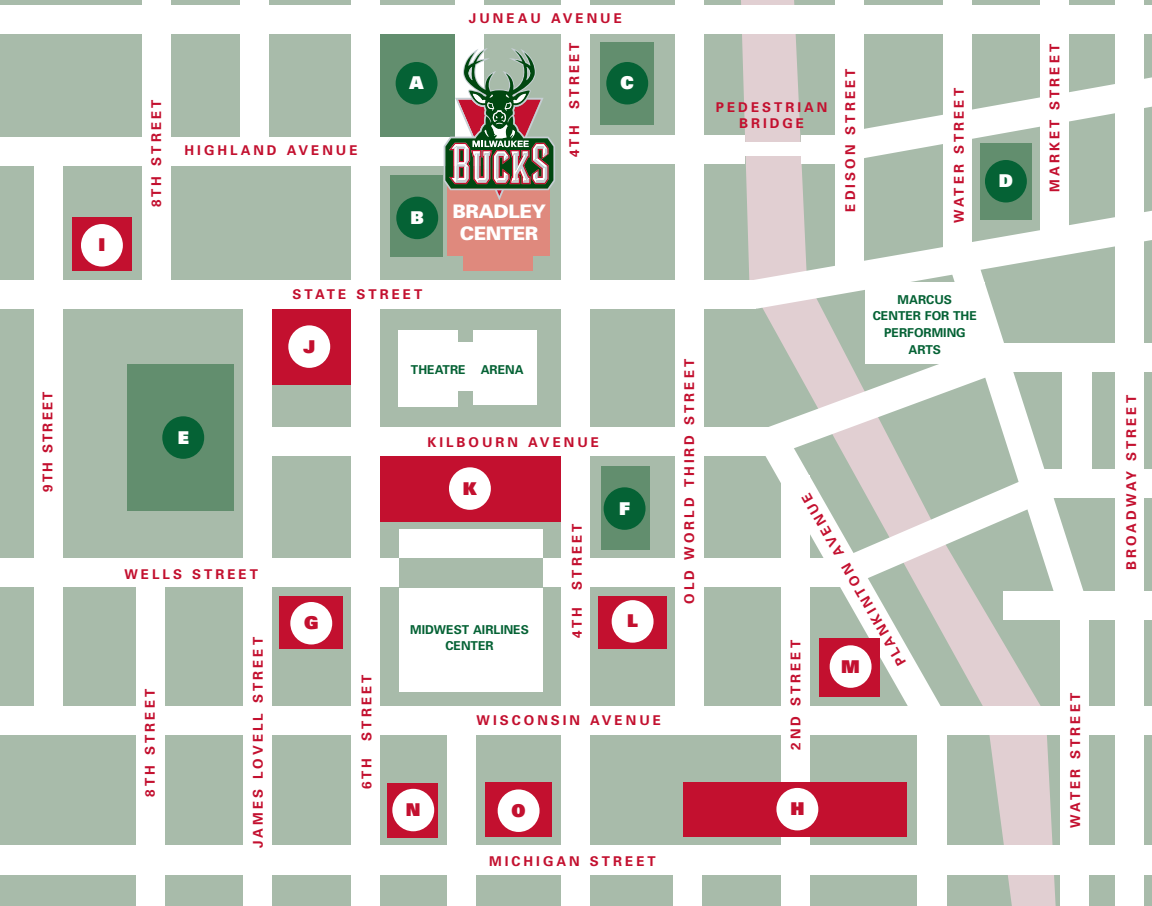

Using the clickable map, visitors can find parking locations and parking options for the entire downtown area, including the Bradley Center. The site also features links to downtown attractions and neighborhood organizations.

rates for facilities and garages near their destination. The site also features links to downtown attractions and neighborhood organizations.

parking options for the entire downtown area, including the Bradley Center. Using the clickable map, visitors can find parking locations and rates for facilities and garages near their destination. The site also features links to downtown attractions and neighborhood organizations.

Parking Made Easy

THE BUCKS MAKE PARKING NEAR THE BRADLEY CENTER SIMPLE FOR FANS!

With this comprehensive parking guide, the Milwaukee Bucks are helping to make parking for games as easy as possible. This means giving fans the most up-to-date parking information and parking rates.

The Marquette is Now Completed

NEW RAMPS AND EXITS MAKE YOUR TRIP DOWNTOWN A BREEZE.

Getting downtown is easier than ever with the recently completed Marquette Interchange. If you are unsure of where to exit, visit M-Change.org and order the latest "Get Around Guide."