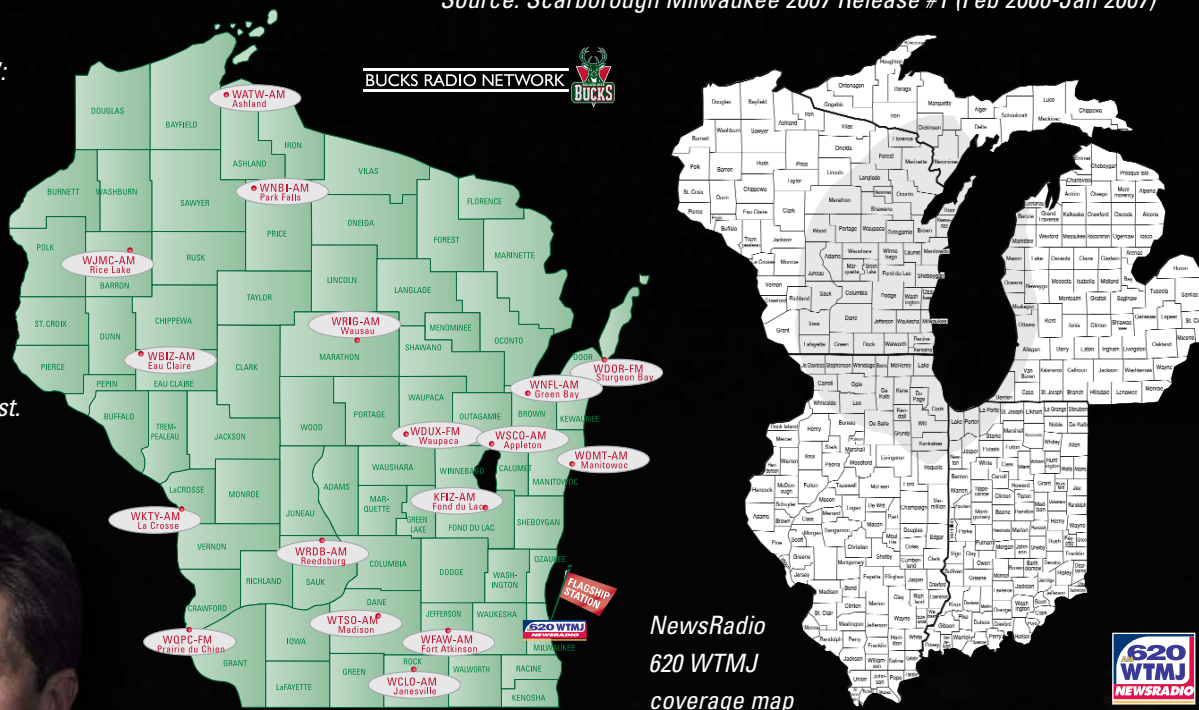

Ted Davis

Dennis Krause

The entire state of Wisconsin enjoys Milwaukee Bucks game broadcasts on NewsRadio 620 WTMJ and the statewide network of 17 affiliate stations...one of the largest radio network in the NBA. The voice of the Milwaukee Bucks, Ted Davis provides border-to-border action all season long. Milwaukee Bucks radio is the only source for every Milwaukee Bucks regular season and playoff games.

# WINNING STATEWIDE REACH

NewsRadio  
620 WTMJ  
coverage map