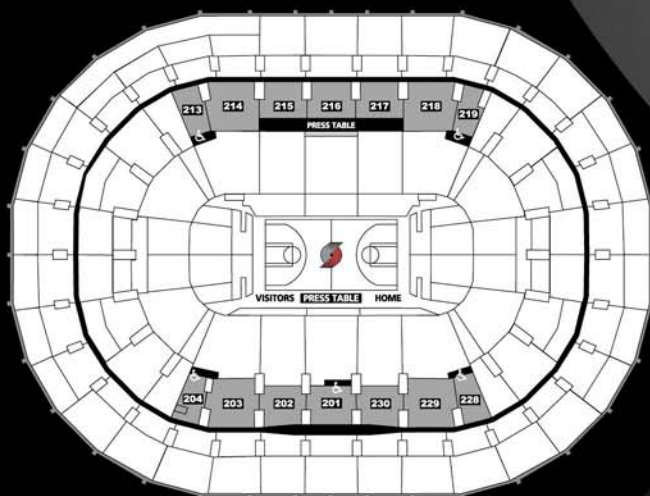

## Invitations to VIP Events

#7 Brandon Roy

#12 LaMarcus Aldridge

SECTIONS	PER-GAME	FULL SEASON
201, 216	\$130	\$5,720
202, 215, 217, 230	\$120	\$5,280
203, 214, 218, 229	\$110	\$4,840
204, 213, 219, 228	\$98	\$4,312