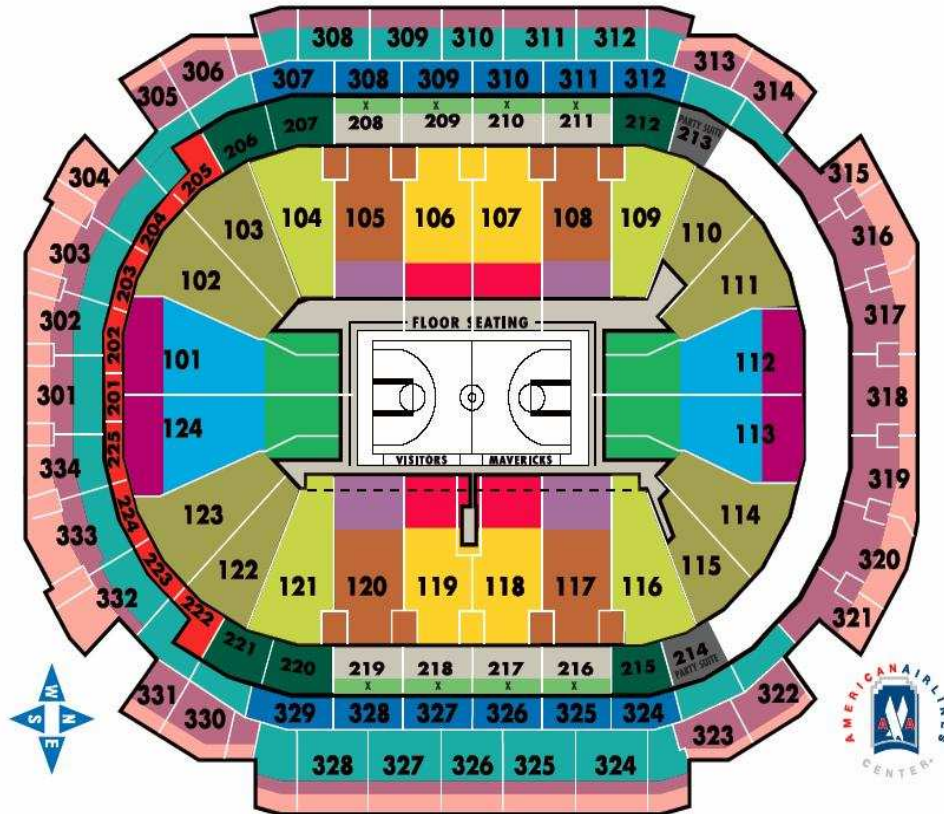

2011-2012 Dallas Mavericks GROUP TICKETS

	Price Code	Standard Single Game price*	20- 49	50-199	200+
Upper Level	Y	\$15	\$14	\$14	\$13
	X	\$31	\$29	\$27	\$25
	W	\$42	\$39	\$37	N/A
Lower Level	N	\$53	\$50	N/A	N/A
	M	\$69	\$65	\$62	N/A
	L	\$79	\$75	\$71	N/A
	K	\$95	\$85	\$80	N/A
Platinum Level	S	\$73	\$69	\$59	N/A
	R	\$95	\$90	\$79	N/A
	Q	\$129	\$119	\$110	N/A

A limited number of Mavs Fan Experiences are available on select games.
Call today to reserve one of our Mavs Fan Experiences below:

- High-Five Player Fan Tunnel
- Primetime Performance
- Half-Time Performance
- Court of Dreams
- Early Entry for Player Shoot Around
- Post Game Shot on Basket
- Post Game Group Photo
- All You Can Eat