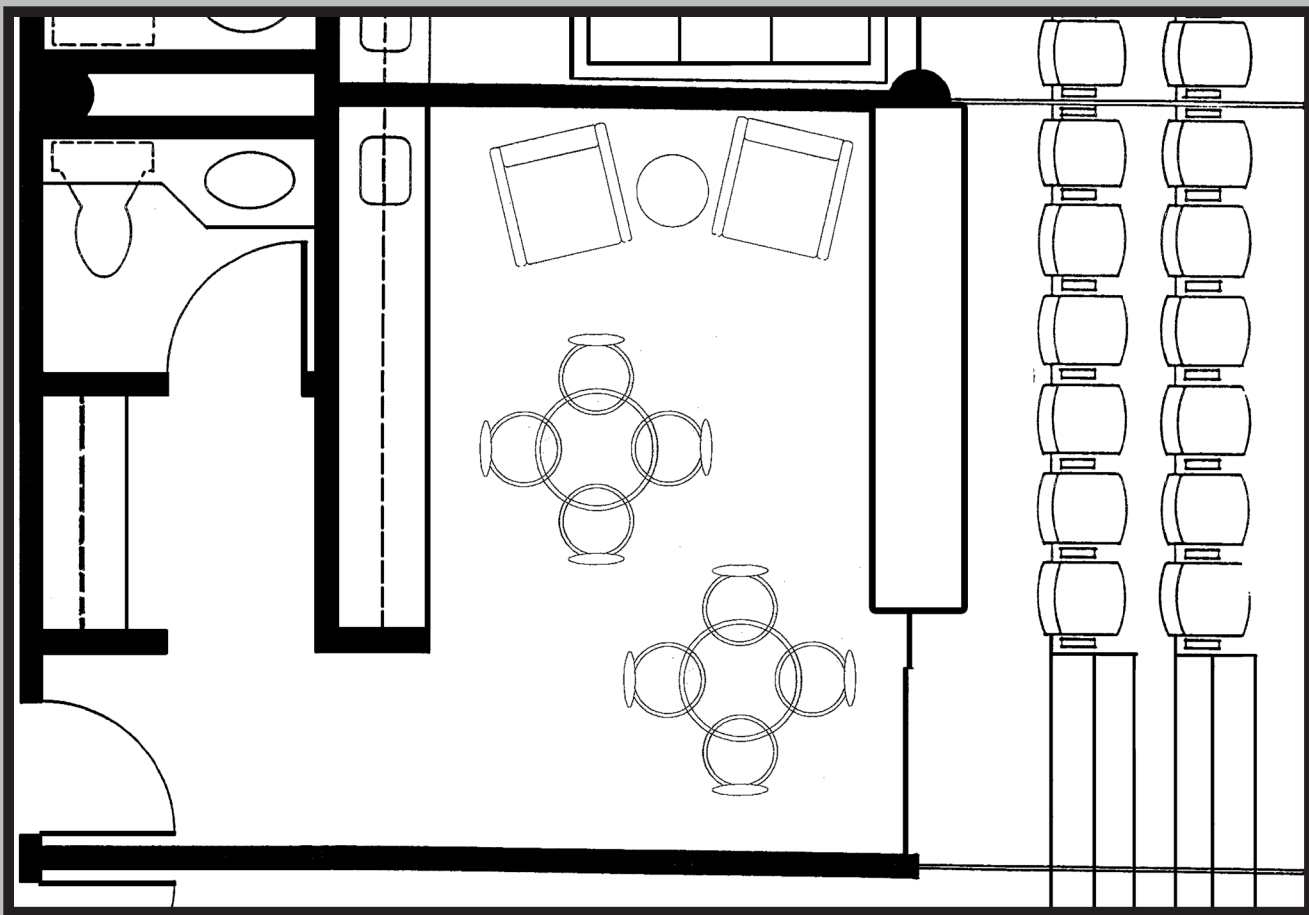

HOSPITALITY SUITES

HOSPITALITY SUITES AT THE ENERGYSOLUTIONS ARENA

12 SEAT SUITE DIAGRAM

SEATING • 153 SQUARE FEET
LOUNGE • 190 SQUARE FEET

ENERGYSOLUTIONSARENA
HOSPITALITY SUITES