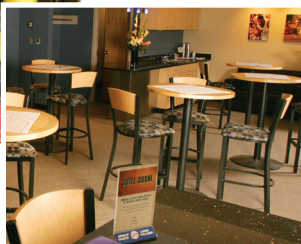

HOSPITALITY SUITES

HOSPITALITY SUITES AT THE ENERGYSOLUTIONS ARENA

12 SEAT SUITE DIAGRAM

SEATING • 153 SQUARE FEET
LOUNGE • 190 SQUARE FEET

ENERGYSOLUTIONSARENA
HOSPITALITY SUITES