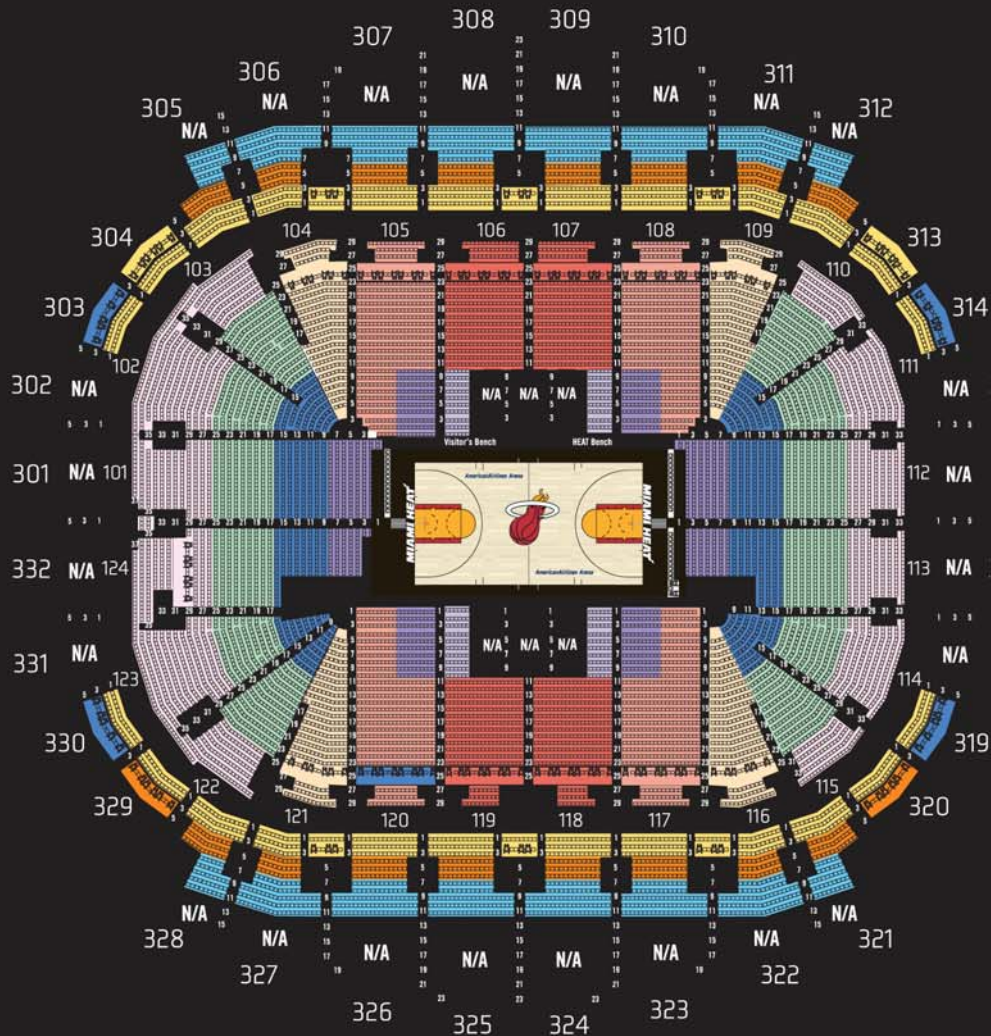

HEAT SUMMER OF 2010

ASSIST CARD

SEATING MAP / PRICING OPTIONS

	SEASON TICKET PRICING								HEAT 10►11		
	100 LEVEL								300 LEVEL		
10/11 SEASON TICKET PRICE	\$300	\$265	\$170	\$150	\$100	\$90	\$70	\$46	\$37	\$27	\$11
10/11 PACKAGE PRICE	\$12,900	\$11,395	\$7,310	\$6,450	\$4,300	\$3,870	\$3,010	\$1,978	\$1,591	\$1,161	SOLD OUT