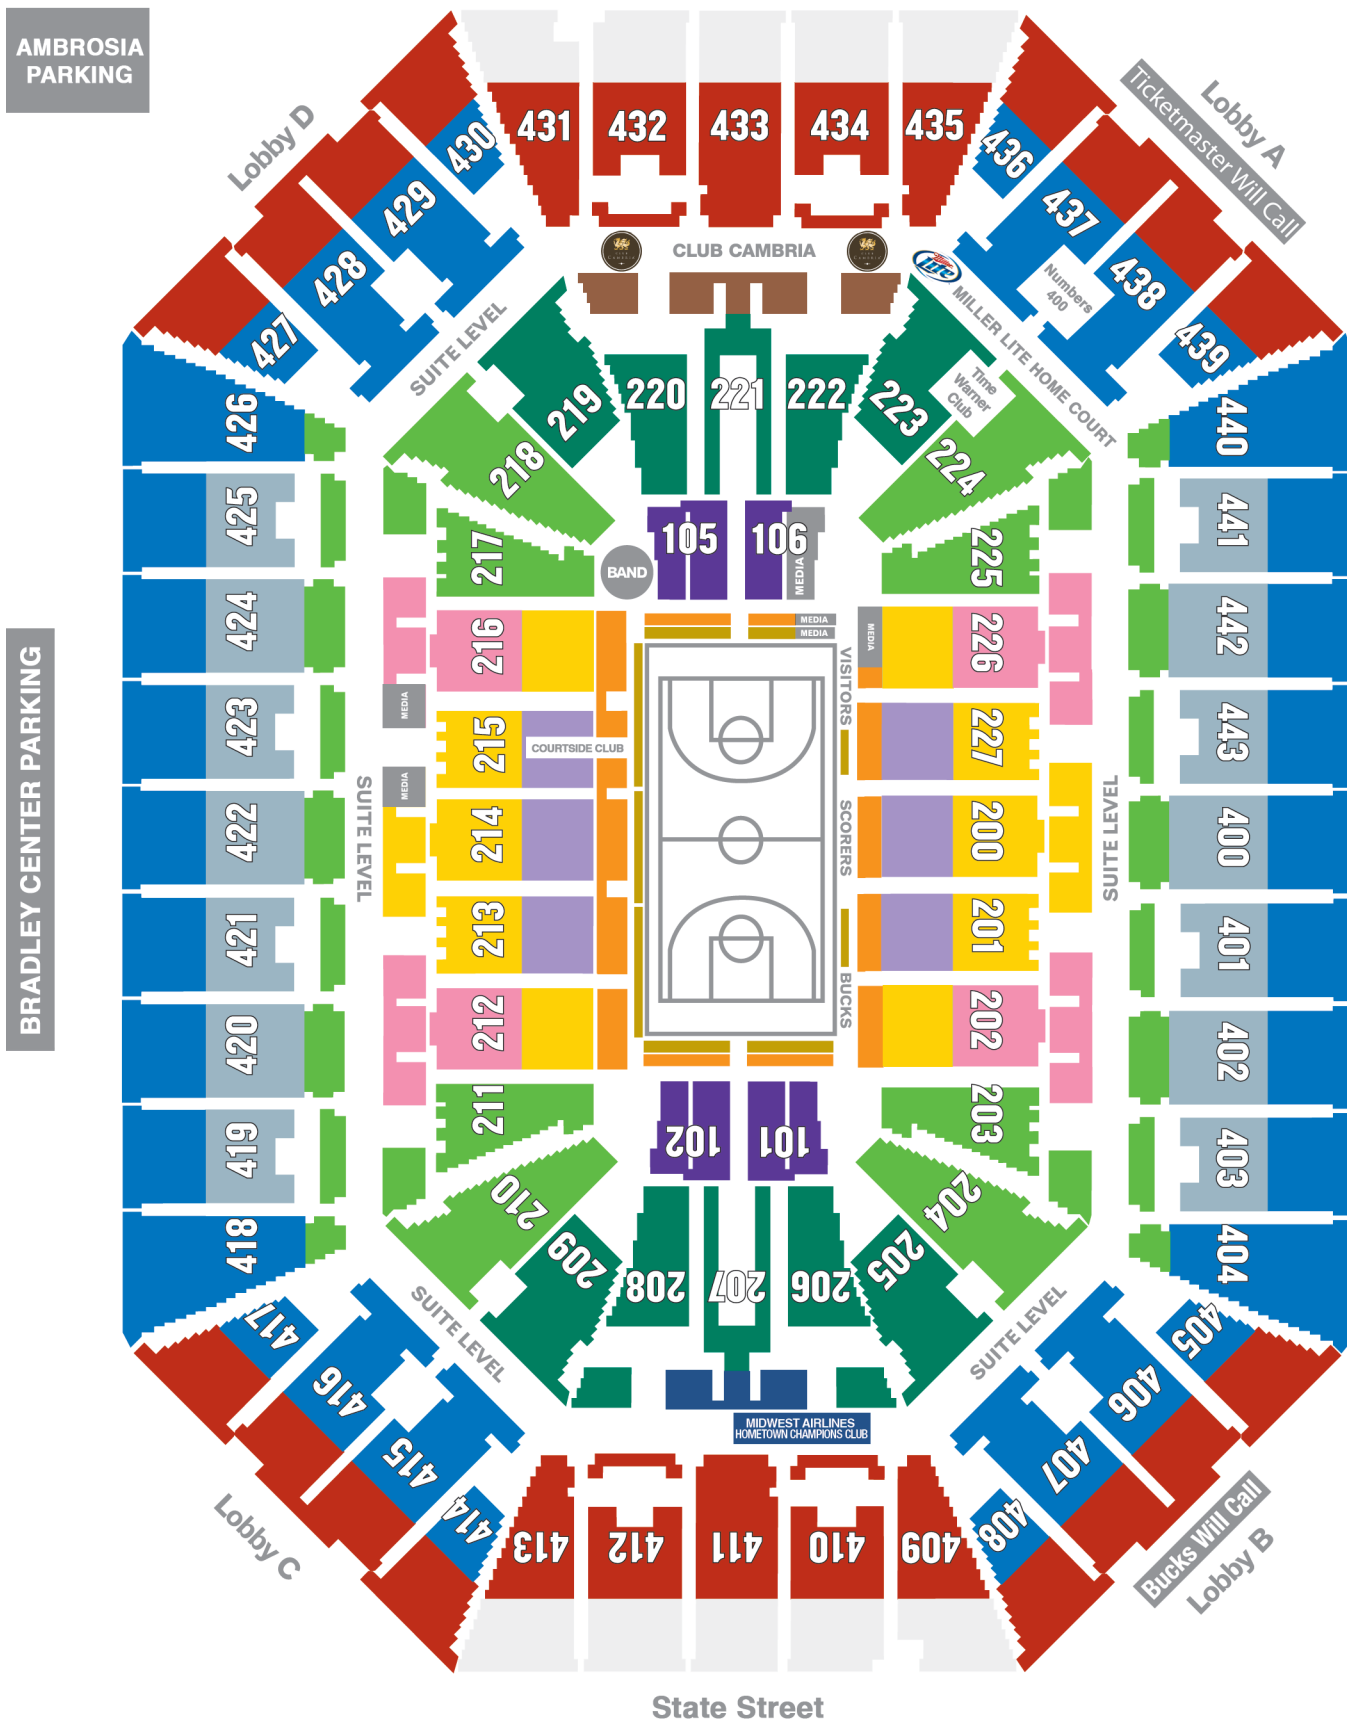

2010-11 SEATING MAP

PRICING	Club Cambria	Palermo's Courtside Club	Palermo's Courtside Club	Palermo's Courtside Club	Time Warner Club	Palermo's Courtside Club	NEW! Time Warner Club	Midwest Airlines HCC	NEW! Time Warner Club	Numbers	Numbers	Numbers	Numbers	
Full & Half Season	Club	\$122.50	\$119	\$94	\$94	\$89	\$68	\$58/48	\$36 - F* \$41 - H*	\$25 - F* \$43 - H*	\$28	\$23	\$18	\$9
Click N' Pick														
Single Game	Club													
Club Access	Palermo's Courtside Club	Club Cambria	Palermo's Courtside Club	Palermo's Courtside Club	Time Warner Club	Palermo's Courtside Club	NEW! Time Warner Club	Midwest Airlines HCC	NEW! Time Warner Club	Numbers	Numbers	Numbers	Numbers	

\$1.35 Bradley Center Facility Fee to be added, per ticket per game, except for tickets \$12 or less, which is \$1. *F=Full Season, H=Half Season